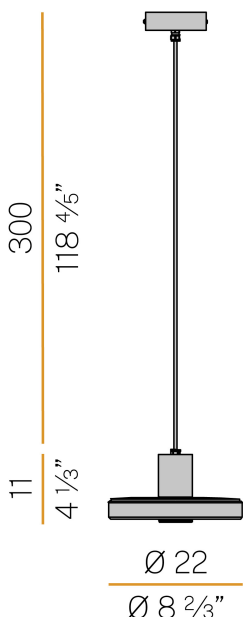

PANZERI

Venexia

220-240V AC ON-OFF
EL04819.022.0201

 mat brass

Data sheet

CODE	EL04819.022.0201
SYSTEM POWER CONSUMPTION	8W
EFFICACY	74.25lm/W
LIGHT SOURCE	LED
LIGHT SOURCE LIFETIME	L80 (B20) 80.000h
COLOUR TEMPERATURE	2700K Ra>80
LIGHT DISTRIBUTION	diffused
POWER SUPPLY	220-240V AC
FREQUENCY	50/60Hz
ELECTRICAL CONFIGURATION	ON-OFF
DRIVER	integrated included
NOMINAL LUMINOUS FLUX	930lm
LUMEN OUTPUT	594lm
EFFICIENCY	63.9%
WEIGHT	3.40 Kg
PROTECTION DEGREE	IP65
COLOUR TOLLERANCES	SDCM 3
SHOCK RESISTANCE RATING	IK06
PACKING DIMENSIONS	27,0 x 35,0 x 22,0 cm

Suspension lighting fixture for indoor or outdoor spaces, with direct light emission. Turned aluminium structure in corten, mat brass or micaceous grey polyacrylic paint. Transparent silicone gaskets. Screen in partially mat cast glass. Aluminium closing disk in polyacrylic paint. Nickelled brass M12 cable gland. Stainless steel screws. 3m (118,7") long suspension and power cable in neoprene. Power canopy with galvanized sheet metal ceiling bracket and die-cast aluminium covering in corten, mat brass or micaceous grey polyacrylic paint.

Technical drawing

Polar diagram