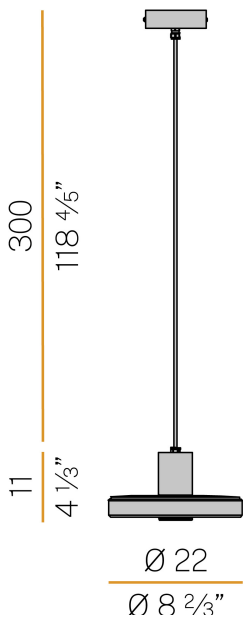

PANZERI

Venexia

220-240V AC ON-OFF
EL04816.022.0201

Data sheet

CODE	EL04816.022.0201
SYSTEM POWER CONSUMPTION	8W
EFFICACY	74.25lm/W
LIGHT SOURCE	LED
LIGHT SOURCE LIFETIME	L80 (B20) 80.000h
COLOUR TEMPERATURE	2700K Ra>80
LIGHT DISTRIBUTION	diffused
POWER SUPPLY	220-240V AC
FREQUENCY	50/60Hz
ELECTRICAL CONFIGURATION	ON-OFF
DRIVER	integrated included
NOMINAL LUMINOUS FLUX	930lm
LUMEN OUTPUT	594lm
EFFICIENCY	63.9%
WEIGHT	3.40 Kg
PROTECTION DEGREE	IP65
COLOUR TOLLERANCES	SDCM 3
SHOCK RESISTANCE RATING	IK06
PACKING DIMENSIONS	27,0 x 35,0 x 22,0 cm

Suspension lighting fixture for indoor or outdoor spaces, with direct light emission. Turned aluminium structure in corten, mat brass or micaceous grey polyacrylic paint. Transparent silicone gaskets. Screen in partially mat cast glass. Aluminium closing disk in polyacrylic paint. Nickelled brass M12 cable gland. Stainless steel screws. 3m (118,7") long suspension and power cable in neoprene. Power canopy with galvanized sheet metal ceiling bracket and die-cast aluminium covering in corten, mat brass or micaceous grey polyacrylic paint.

Technical drawing

Polar diagram