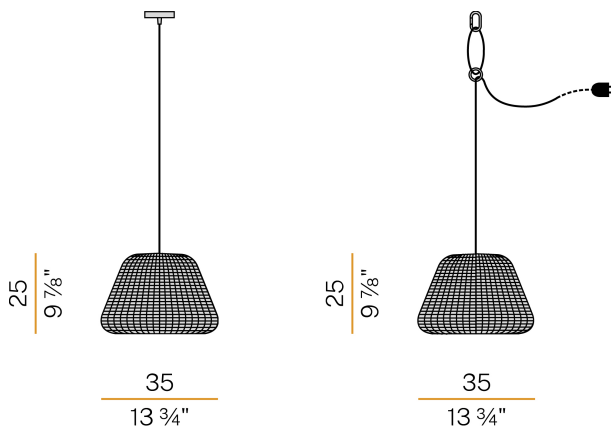

Technical drawing