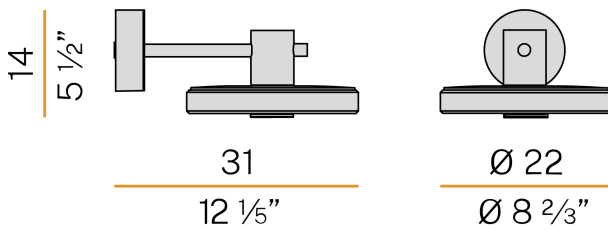

PANZERI

Venexia

220-240V AC ON-OFF

EA04819.022.0201

mat brass

Data sheet

CODE	EA04819.022.0201
SYSTEM POWER CONSUMPTION	8W
EFFICACY	74.25lm/W
LIGHT SOURCE	LED
LIGHT SOURCE LIFETIME	L80 (B20) 80.000h
COLOUR TEMPERATURE	2700K Ra>80
LIGHT DISTRIBUTION	diffused
POWER SUPPLY	220-240V AC
FREQUENCY	50/60Hz
ELECTRICAL CONFIGURATION	ON-OFF
DRIVER	integrated included
NOMINAL LUMINOUS FLUX	930lm
LUMEN OUTPUT	594lm
EFFICIENCY	63.9%
WEIGHT	3,60 Kg
PROTECTION DEGREE	IP65
COLOUR TOLLERANCES	SDCM 3
SHOCK RESISTANCE RATING	IK06
PACKING DIMENSIONS	27,0 x 35,0 x 22,0 cm

Wall lighting fixture for indoor or outdoor spaces, with direct light emission.
Galvanized sheet metal wall bracket.
Die-cast aluminium wall plate in corten, mat brass or micaceous grey polyacrylic paint.
Turned aluminium arm in polyacrylic paint.
Turned aluminium structure in polyacrylic paint.
Transparent silicone gaskets.
Screen in partially mat cast glass.
Aluminium closing disk in polyacrylic paint.
Stainless steel screws.

Technical drawing