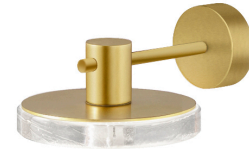

PANZERI

Venexia

220-240V AC ON-OFF

EA04819.022.0201

 mat brass

Data sheet

CODE	EA04819.022.0201
SYSTEM POWER CONSUMPTION	8W
EFFICACY	74.25lm/W
LIGHT SOURCE	LED
LIGHT SOURCE LIFETIME	L80 (B20) 80.000h
COLOUR TEMPERATURE	2700K Ra>80
LIGHT DISTRIBUTION	diffused
POWER SUPPLY	220-240V AC
FREQUENCY	50/60Hz
ELECTRICAL CONFIGURATION	ON-OFF
DRIVER	integrated included
NOMINAL LUMINOUS FLUX	930lm
LUMEN OUTPUT	594lm
EFFICIENCY	63.9%
WEIGHT	3,60 Kg
PROTECTION DEGREE	IP65
COLOUR TOLLERANCES	SDCM 3
SHOCK RESISTANCE RATING	IK06
PACKING DIMENSIONS	27,0 x 35,0 x 22,0 cm

Wall lighting fixture for indoor or outdoor spaces, with direct light emission.
Galvanized sheet metal wall bracket.
Die-cast aluminium wall plate in corten, mat brass or micaceous grey polyacrylic paint.
Turned aluminium arm in polyacrylic paint.
Turned aluminium structure in polyacrylic paint.
Transparent silicone gaskets.
Screen in partially mat cast glass.
Aluminium closing disk in polyacrylic paint.
Stainless steel screws.