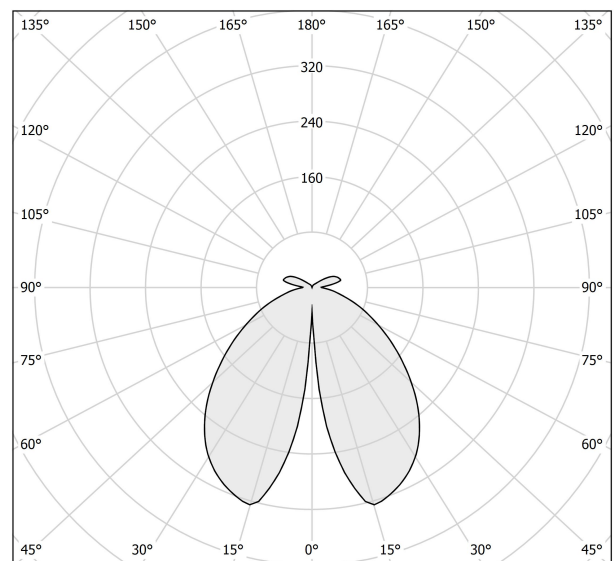

Turned aluminium structure in polyacrylic paint.

Transparent silicone gaskets.

Screen in partially mat cast glass.

Aluminium closing disk in polyacrylic paint.

Stainless steel screws.

Technical drawing

Polar diagram