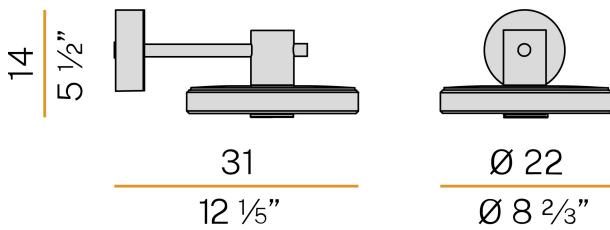

Turned aluminium structure in polyacrylic paint.

Transparent silicone gaskets.

Screen in partially mat cast glass.

Aluminium closing disk in polyacrylic paint.

Stainless steel screws.

Technical drawing

Polar diagram