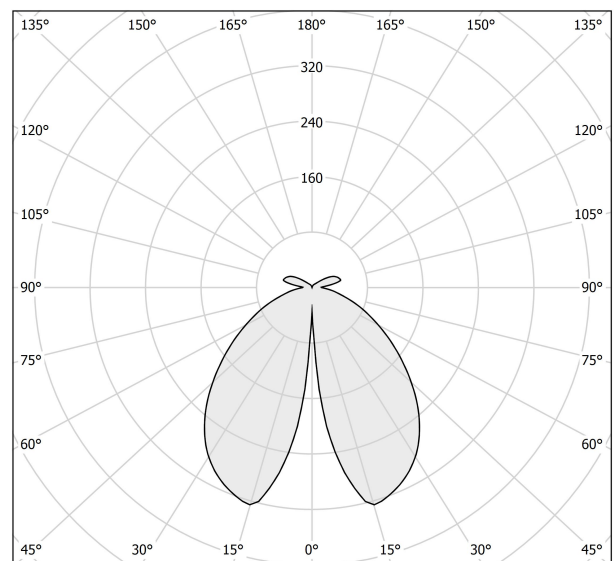

### Data sheet

CODE	EA04816.022.0201
SYSTEM POWER CONSUMPTION	8W
EFFICACY	74.25lm/W
LIGHT SOURCE	LED
LIGHT SOURCE LIFETIME	L80 (B20) 80.000h
COLOUR TEMPERATURE	2700K Ra>80
LIGHT DISTRIBUTION	diffused
POWER SUPPLY	220-240V AC
FREQUENCY	50/60Hz
ELECTRICAL CONFIGURATION	ON-OFF
DRIVER	integrated included
NOMINAL LUMINOUS FLUX	930lm
LUMEN OUTPUT	594lm
EFFICIENCY	63.9%
WEIGHT	3,60 Kg
PROTECTION DEGREE	IP65
COLOUR TOLLERANCES	SDCM 3
SHOCK RESISTANCE RATING	IK06
PACKING DIMENSIONS	27,0 x 35,0 x 22,0 cm

### Technical drawing

### Polar diagram

cd/klm  
— C0 - C180    - - - C90 - C270