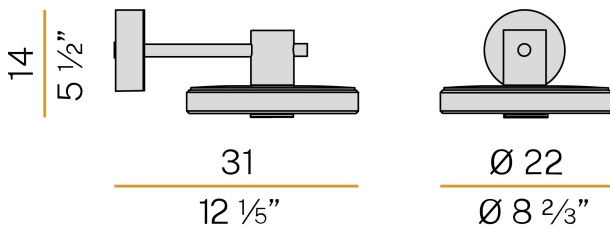

### Data sheet

CODE	EA04816.022.0201
SYSTEM POWER CONSUMPTION	8W
EFFICACY	74.25lm/W
LIGHT SOURCE	LED
LIGHT SOURCE LIFETIME	L80 (B20) 80.000h
COLOUR TEMPERATURE	2700K Ra>80
LIGHT DISTRIBUTION	diffused
POWER SUPPLY	220-240V AC
FREQUENCY	50/60Hz
ELECTRICAL CONFIGURATION	ON-OFF
DRIVER	integrated included
NOMINAL LUMINOUS FLUX	930lm
LUMEN OUTPUT	594lm
EFFICIENCY	63.9%
WEIGHT	3,60 Kg
PROTECTION DEGREE	IP65
COLOUR TOLLERANCES	SDCM 3
SHOCK RESISTANCE RATING	IK06
PACKING DIMENSIONS	27,0 x 35,0 x 22,0 cm

### Technical drawing