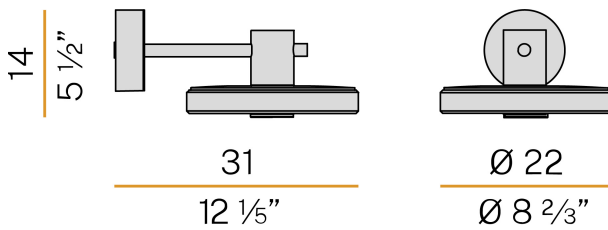

PANZERI

Venexia

220-240V AC ON-OFF

EA04816.022.0201

Data sheet

CODE	EA04816.022.0201
SYSTEM POWER CONSUMPTION	8W
EFFICACY	74.25lm/W
LIGHT SOURCE	LED
LIGHT SOURCE LIFETIME	L80 (B20) 80.000h
COLOUR TEMPERATURE	2700K Ra>80
LIGHT DISTRIBUTION	diffused
POWER SUPPLY	220-240V AC
FREQUENCY	50/60Hz
ELECTRICAL CONFIGURATION	ON-OFF
DRIVER	integrated included
NOMINAL LUMINOUS FLUX	930lm
LUMEN OUTPUT	594lm
EFFICIENCY	63.9%
WEIGHT	3,60 Kg
PROTECTION DEGREE	IP65
COLOUR TOLLERANCES	SDCM 3
SHOCK RESISTANCE RATING	IK06
PACKING DIMENSIONS	27,0 x 35,0 x 22,0 cm

Wall lighting fixture for indoor or outdoor spaces, with direct light emission.
Galvanized sheet metal wall bracket.
Die-cast aluminium wall plate in corten, mat brass or micaceous grey polyacrylic paint.
Turned aluminium arm in polyacrylic paint.
Turned aluminium structure in polyacrylic paint.
Transparent silicone gaskets.
Screen in partially mat cast glass.
Aluminium closing disk in polyacrylic paint.
Stainless steel screws.

Technical drawing