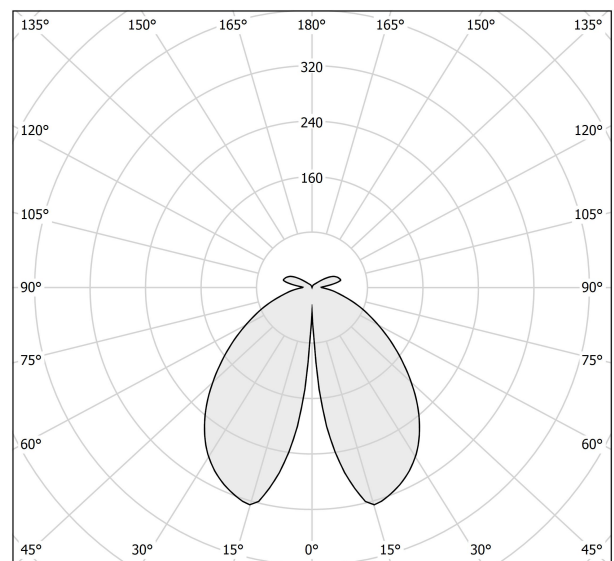

### Data sheet

CODE	EA04816.022.0201
SYSTEM POWER CONSUMPTION	8W
EFFICACY	74.25lm/W
LIGHT SOURCE	LED
LIGHT SOURCE LIFETIME	L80 (B20) 80.000h
COLOUR TEMPERATURE	2700K Ra>80
LIGHT DISTRIBUTION	diffused
POWER SUPPLY	220-240V AC
FREQUENCY	50/60Hz
ELECTRICAL CONFIGURATION	ON-OFF
DRIVER	integrated included
NOMINAL LUMINOUS FLUX	930lm
LUMEN OUTPUT	594lm
EFFICIENCY	63.9%
WEIGHT	3,60 Kg
PROTECTION DEGREE	IP65
COLOUR TOLLERANCES	SDCM 3
SHOCK RESISTANCE RATING	IK06
PACKING DIMENSIONS	27,0 x 35,0 x 22,0 cm

### Technical drawing

### Polar diagram

cd/klm  
— C0 - C180 - - - C90 - C270