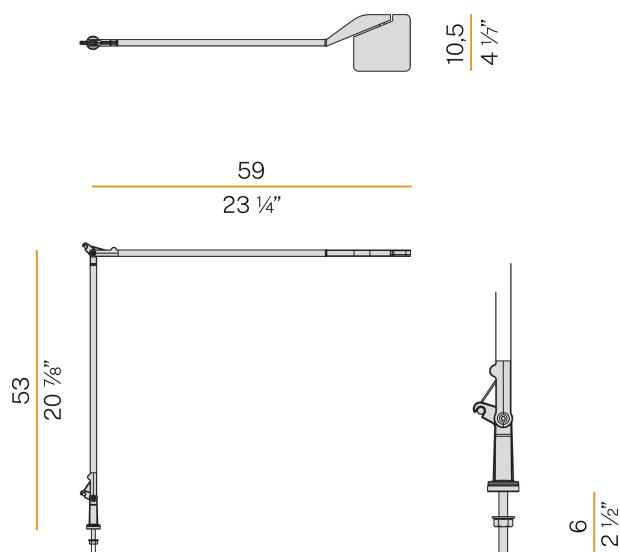

Technical drawing