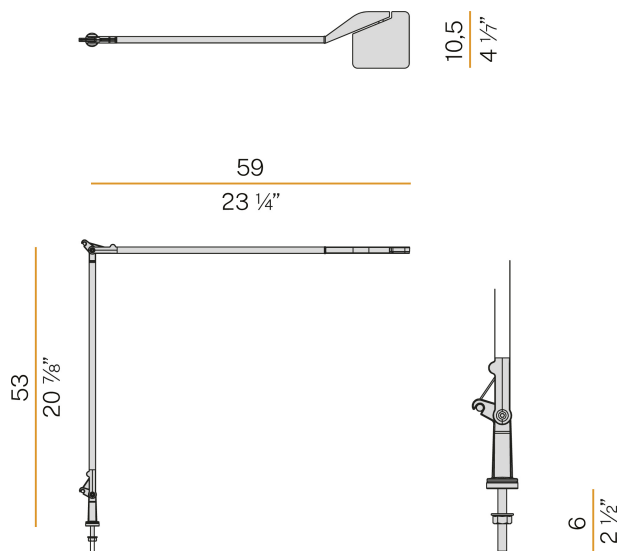

PANZERI

Jackie

220-240V AC dimmable (Step DIM)

CP07702.000.0409

Data sheet

CODE	CP07702.000.0409
SYSTEM POWER CONSUMPTION	10W
EFFICACY	70.6lm/W
LIGHT SOURCE	LED
LIGHT SOURCE LIFETIME	L90 (B10) 50.000h
COLOUR TEMPERATURE	3000K Ra>90
LIGHT DISTRIBUTION	adjustable
BEAM ANGLE	90°
POWER SUPPLY	220-240V AC
FREQUENCY	50/60Hz
ELECTRICAL CONFIGURATION	dimmable (Step DIM)
DRIVER	integrated included
NOMINAL LUMINOUS FLUX	884lm
LUMEN OUTPUT	706lm
EFFICIENCY	79.9%
WEIGHT	0,63 Kg
PROTECTION DEGREE	IP40
COLOUR TOLLERANCES	SDCM 3
PACKING DIMENSIONS	6,0 x 119,0 x 25,0 cm

Table lighting fixture for interiors, with swivelling light beam.
Galvanized steel fixing pin.
Extruded aluminium frame in white, black, red or titanium polyacrylic paint.
Die-cast aluminium joints in polyacrylic paint.
Steel wire rope slings.
Die-cast aluminium head rotating on two axes in polyacrylic paint.
Modelled acrylic diffuser with mat finish and double serigraphy.
Push-button to adjust luminosity according to 5 levels of visual comfort.
Equipped with a 1,6m (63") long power cable with jack connector and adapter plug.

Technical drawing

Polar diagram