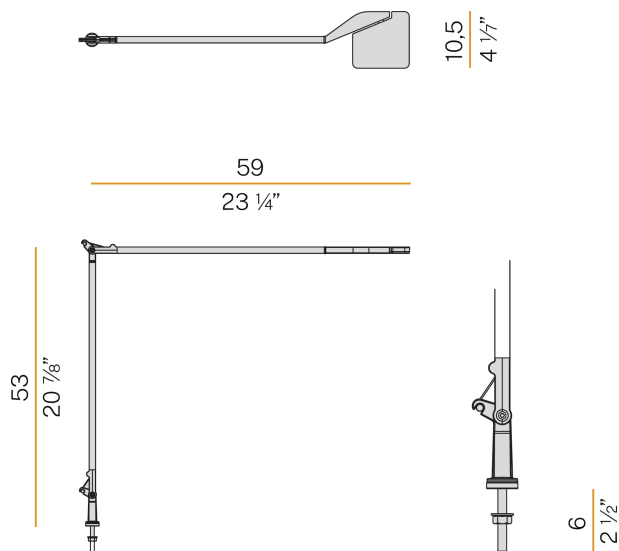

Technical drawing