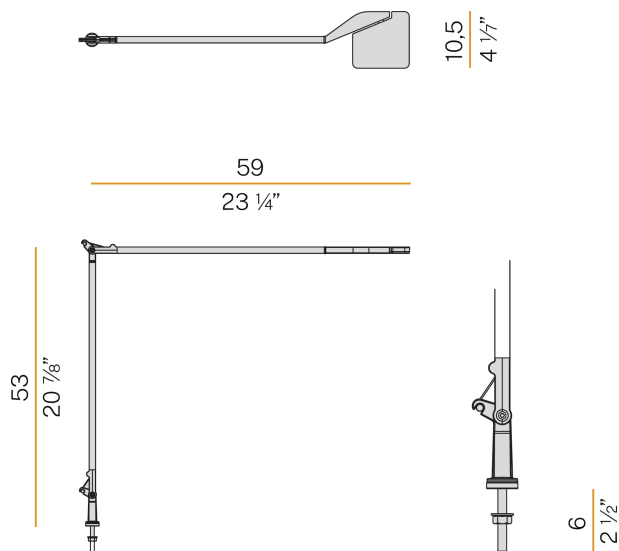

PANZERI

Jackie

220-240V AC dimmable (Step DIM)

CP07701.000.0409

● white

Data sheet

CODE	CP07701.000.0409
SYSTEM POWER CONSUMPTION	10W
EFFICACY	70.6lm/W
LIGHT SOURCE	LED
LIGHT SOURCE LIFETIME	L90 (B10) 50.000h
COLOUR TEMPERATURE	3000K Ra>90
LIGHT DISTRIBUTION	adjustable
BEAM ANGLE	90°
POWER SUPPLY	220-240V AC
FREQUENCY	50/60Hz
ELECTRICAL CONFIGURATION	dimmable (Step DIM)
DRIVER	integrated included
NOMINAL LUMINOUS FLUX	884lm
LUMEN OUTPUT	706lm
EFFICIENCY	79.9%
WEIGHT	0,63 Kg
PROTECTION DEGREE	IP40
COLOUR TOLLERANCES	SDCM 3
PACKING DIMENSIONS	6,0 x 119,0 x 25,0 cm

Table lighting fixture for interiors, with swivelling light beam.
Galvanized steel fixing pin.
Extruded aluminium frame in white, black, red or titanium polyacrylic paint.
Die-cast aluminium joints in polyacrylic paint.
Steel wire rope slings.
Die-cast aluminium head rotating on two axes in polyacrylic paint.
Modelled acrylic diffuser with mat finish and double serigraphy.
Push-button to adjust luminosity according to 5 levels of visual comfort.
Equipped with a 1,6m (63") long power cable with jack connector and adapter plug.

Technical drawing

Polar diagram