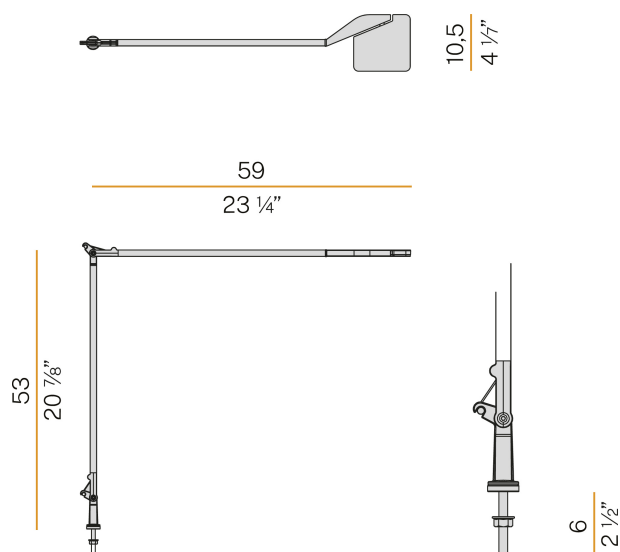

PANZERI

Jackie

220-240V AC dimmable (Step DIM)

CP07701.000.0409

● white

Data sheet

CODE	CP07701.000.0409
SYSTEM POWER CONSUMPTION	10W
EFFICACY	70.6lm/W
LIGHT SOURCE	LED
LIGHT SOURCE LIFETIME	L90 (B10) 50.000h
COLOUR TEMPERATURE	3000K Ra>90
LIGHT DISTRIBUTION	adjustable
BEAM ANGLE	90°
POWER SUPPLY	220-240V AC
FREQUENCY	50/60Hz
ELECTRICAL CONFIGURATION	dimmable (Step DIM)
DRIVER	integrated included
NOMINAL LUMINOUS FLUX	884lm
LUMEN OUTPUT	706lm
EFFICIENCY	79.9%
WEIGHT	0,63 Kg
PROTECTION DEGREE	IP40
COLOUR TOLLERANCES	SDCM 3
PACKING DIMENSIONS	6,0 x 119,0 x 25,0 cm

Table lighting fixture for interiors, with swivelling light beam.
Galvanized steel fixing pin.
Extruded aluminium frame in white, black, red or titanium polyacrylic paint.
Die-cast aluminium joints in polyacrylic paint.
Steel wire rope slings.
Die-cast aluminium head rotating on two axes in polyacrylic paint.
Modelled acrylic diffuser with mat finish and double serigraphy.
Push-button to adjust luminosity according to 5 levels of visual comfort.
Equipped with a 1,6m (63") long power cable with jack connector and adapter plug.

Technical drawing

Polar diagram