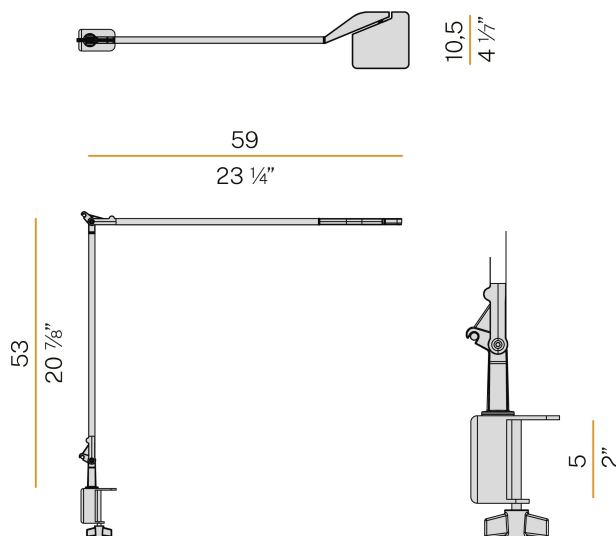

Technical drawing