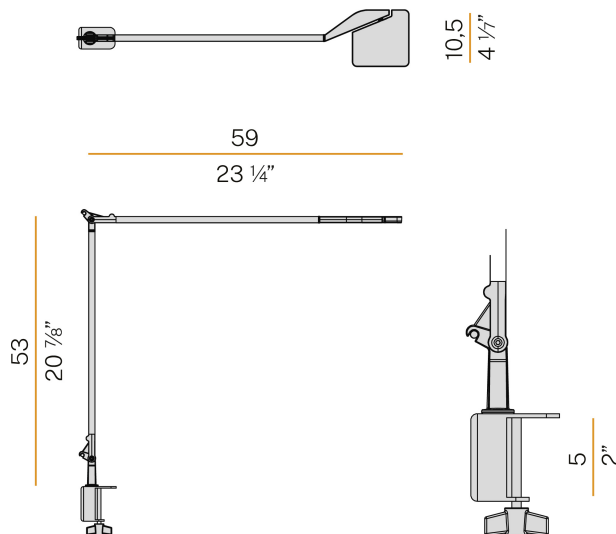

Technical drawing