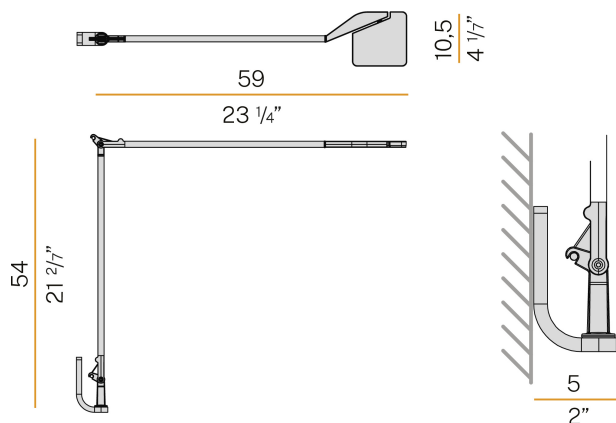

PANZERI

Jackie

220-240V AC dimmable (Step DIM)

CA07702.000.0409

Data sheet

CODE	CA07702.000.0409
SYSTEM POWER CONSUMPTION	10W
EFFICACY	70.6lm/W
LIGHT SOURCE	LED
LIGHT SOURCE LIFETIME	L90 (B10) 50.000h
COLOUR TEMPERATURE	3000K Ra>90
LIGHT DISTRIBUTION	adjustable
BEAM ANGLE	90°
POWER SUPPLY	220-240V AC
FREQUENCY	50/60Hz
ELECTRICAL CONFIGURATION	dimmable (Step DIM)
DRIVER	integrated included
NOMINAL LUMINOUS FLUX	884lm
LUMEN OUTPUT	706lm
EFFICIENCY	79.9%
WEIGHT	0,84 Kg
PROTECTION DEGREE	IP40
COLOUR TOLLERANCES	SDCM 3
PACKING DIMENSIONS	6,0 x 119,0 x 25,0 cm

Wall lighting fixture for interiors, with swivelling light beam.
 Pickled sheet metal wall bracket in polyacrylic paint.
 Extruded aluminium frame in white, black, red or titanium polyacrylic paint.
 Die-cast aluminium joints in polyacrylic paint.
 Steel wire rope slings.
 Die-cast aluminium head rotating on two axes in polyacrylic paint.
 Modelled acrylic diffuser with mat finish and double serigraphy.
 Push-button to adjust luminosity according to 5 levels of visual comfort.
 Equipped with a 1,6m (63") long power cable with jack connector and adapter plug.

Technical drawing

Polar diagram