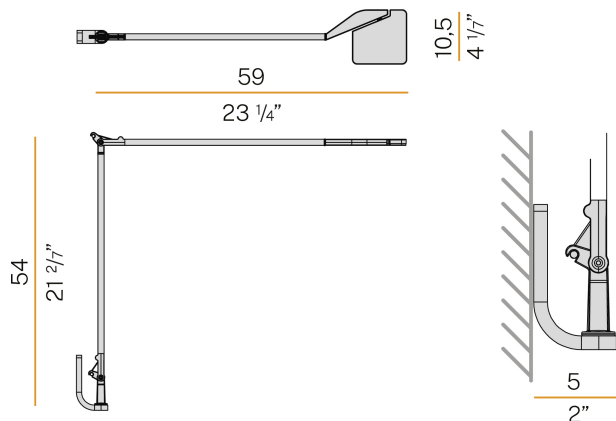

PANZERI

Jackie

220-240V AC dimmable (Step DIM)

CA07701.000.0409

● white

Data sheet

CODE	CA07701.000.0409
SYSTEM POWER CONSUMPTION	10W
EFFICACY	70.6lm/W
LIGHT SOURCE	LED
LIGHT SOURCE LIFETIME	L90 (B10) 50.000h
COLOUR TEMPERATURE	3000K Ra>90
LIGHT DISTRIBUTION	adjustable
BEAM ANGLE	90°
POWER SUPPLY	220-240V AC
FREQUENCY	50/60Hz
ELECTRICAL CONFIGURATION	dimmable (Step DIM)
DRIVER	integrated included
NOMINAL LUMINOUS FLUX	884lm
LUMEN OUTPUT	706lm
EFFICIENCY	79.9%
WEIGHT	0,84 Kg
PROTECTION DEGREE	IP40
COLOUR TOLLERANCES	SDCM 3
PACKING DIMENSIONS	6,0 x 119,0 x 25,0 cm

Wall lighting fixture for interiors, with swivelling light beam.
 Pickled sheet metal wall bracket in polyacrylic paint.
 Extruded aluminium frame in white, black, red or titanium polyacrylic paint.
 Die-cast aluminium joints in polyacrylic paint.
 Steel wire rope slings.
 Die-cast aluminium head rotating on two axes in polyacrylic paint.
 Modelled acrylic diffuser with mat finish and double serigraphy.
 Push-button to adjust luminosity according to 5 levels of visual comfort.
 Equipped with a 1,6m (63") long power cable with jack connector and adapter plug.

Technical drawing

Polar diagram