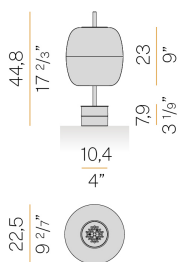

PANZERI

Adamas

220-240V AC dimmable (Push DIM)

C18419.023.0527

 matte brass

DIRECT
LIGHT

Data sheet

| | |
|--------------------------|---------------------|
| CODE | C18419.023.0527 |
| SYSTEM POWER CONSUMPTION | 11W |
| EFFICACY | 67.82lm/W |
| LIGHT SOURCE | LED |
| LIGHT SOURCE LIFETIME | L70 (B50) 60.000h |
| COLOUR TEMPERATURE | 2700K Ra>90 |
| LIGHT DISTRIBUTION | diffused |
| POWER SUPPLY | 220-240V AC |
| FREQUENCY | 50/60Hz |
| ELECTRICAL CONFIGURATION | dimmable (Push DIM) |
| DRIVER | integrated included |
| NOMINAL LUMINOUS FLUX | 1344lm |
| LUMEN OUTPUT | 746lm |
| EFFICIENCY | 55.5% |
| WEIGHT | 5,47 Kg |
| PROTECTION DEGREE | IP20 |
| COLOUR TOLLERANCES | SDCM 3 |
| PACKING DIMENSIONS | 0,0 x 0,0 x 0,0 cm |

Technical drawing

Table lighting fixture for interiors, with direct light emission.
Aluminium frame with polyacrylic paint finish in mat black or mat brass.
Diffuser screen in acrylic material with satin finish.
Handmade and hand-ground blown glass in pink colour.
Steel closing plate with polyacrylic paint finish.
Metal base with polyacrylic paint in mat black or mat brass finish, with integrated dimmer button.
Supplied complete with black fabric power cable and plug adapter.

Polar diagram