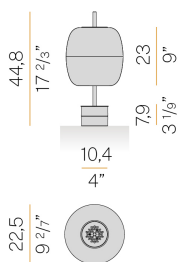

PANZERI

Adamas

220-240V AC dimmable (Push DIM)

C18406.023.0527

● mat black

Data sheet

CODE	C18406.023.0527
SYSTEM POWER CONSUMPTION	9W
EFFICACY	69.33lm/W
LIGHT SOURCE	LED
LIGHT SOURCE LIFETIME	L70 (B50) 60.000h
COLOUR TEMPERATURE	2700K Ra>90
LIGHT DISTRIBUTION	diffused
POWER SUPPLY	220-240V AC
FREQUENCY	50/60Hz
ELECTRICAL CONFIGURATION	dimmable (Push DIM)
DRIVER	integrated included
NOMINAL LUMINOUS FLUX	1344lm
LUMEN OUTPUT	624lm
EFFICIENCY	46.4%
WEIGHT	4,80 Kg
PROTECTION DEGREE	IP20
COLOUR TOLLERANCES	SDCM 3
PACKING DIMENSIONS	0,0 x 0,0 x 0,0 cm

Table lighting fixture for interiors, with direct light emission.
Aluminium frame with polyacrylic paint finish in mat black or mat brass.
Diffuser screen in acrylic material with satin finish.
Handmade and hand-ground blown glass in pink colour.
Steel closing plate with polyacrylic paint finish.
Metal base with polyacrylic paint in mat black or mat brass finish, with integrated dimmer button.
Supplied complete with black fabric power cable and plug adapter.

Technical drawing

Polar diagram