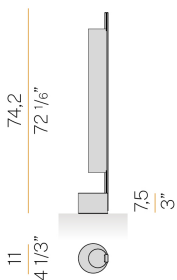

PANZERI

Ombra

220-240V AC dimmer on cable

C16006.075.0522

 matte black

INDIRECT
LIGHT

Data sheet

CODE	C16006.075.0522
SYSTEM POWER CONSUMPTION	12,2W
EFFICACY	44,17lm/W
LIGHT SOURCE	LED
COLOUR TEMPERATURE	2700K Ra>90
POWER SUPPLY	220-240V AC
FREQUENCY	50/60Hz
ELECTRICAL CONFIGURATION	dimmer on cable
DRIVER	integrated included
NOMINAL LUMINOUS FLUX	1448lm
LUMEN OUTPUT	530lm
EFFICIENCY	36,6%
WEIGHT	2,30 Kg
PROTECTION DEGREE	IP20
COLOUR TOLLERANCES	SDCM <3
PACKING DIMENSIONS	0,0 x 0,0 x 0,0 cm

Table lighting fixture for interiors, with direct light emission.
Bearing base in white marquina black marble.
Extruded aluminium frame with polyacrylic paint finish in mat black or mat brass.
White PVC-coated woven fabric shade.
Polycarbonate inner diffuser screen.
Supplied complete with 2.2m (86.6") long fabric power cable with light intensity adjustment button and plug.

Technical drawing

Polar diagram