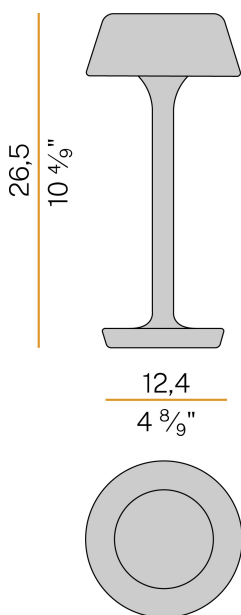

PANZERI

Firefly In The Sky

5V DC battery
C07829.011.0514

 textured natural terracotta

DIRECT
LIGHT

Data sheet

CODE	C07829.011.0514
SYSTEM POWER CONSUMPTION	2W
EFFICACY	67lm/W
LIGHT SOURCE	LED
LIGHT SOURCE LIFETIME	L80 (B10) 70.000h
COLOUR TEMPERATURE	2700K Ra>90
LIGHT DISTRIBUTION	diffused
POWER SUPPLY	5V DC
ELECTRICAL CONFIGURATION	battery
NOMINAL LUMINOUS FLUX	273lm
LUMEN OUTPUT	134lm
EFFICIENCY	49.1%
WEIGHT	1,06 Kg
PROTECTION DEGREE	IP65
COLOUR TOLLERANCES	SDCM 3
PACKING DIMENSIONS	13,5 x 21,0 x 33,0 cm

Table lighting fixture for indoor or outdoor spaces, with direct light emission. Die-cast aluminium bearing base in polyacrylic paint. Body in brass and aluminium in champagne, mat black, corten, bronze, textured olive green, textured soft white and textured natural terracotta polyacrylic paint. Removable head with magnetic fastening, in die-cast aluminium with polyacrylic paint. Silicone gaskets. Modelled acrylic diffuser with mat finish and serigraphy. Stainless steel screws. Push-button to adjust luminosity according to 5 levels of visual comfort. Battery status indicator integrated into the head. Equipped with Li-Po battery USB-C rechargeable, with up to 6 hours life at 100% of light emission and up to 24 hours life at 25%. Equipped with battery charger with USB-C connector and adapter plug.

Technical drawing

Polar diagram