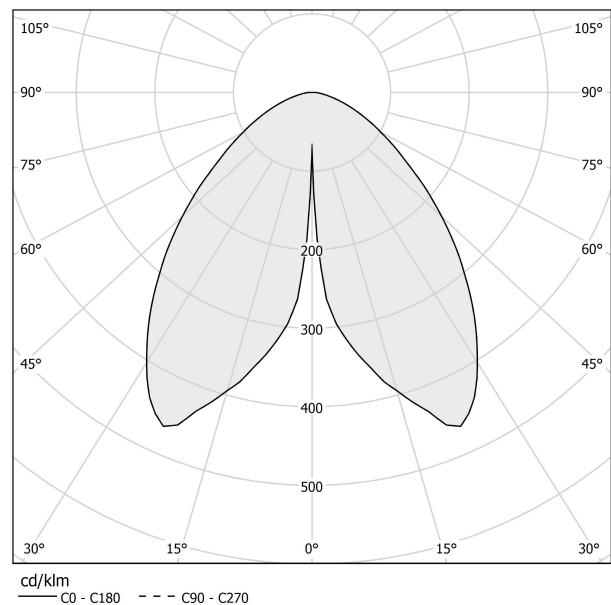

Polar diagram