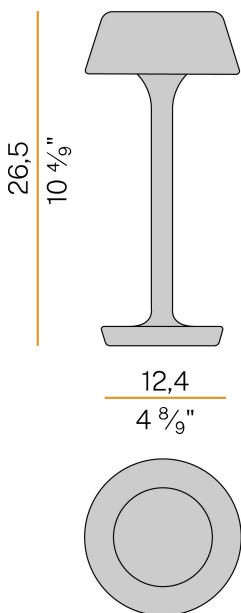

Technical drawing