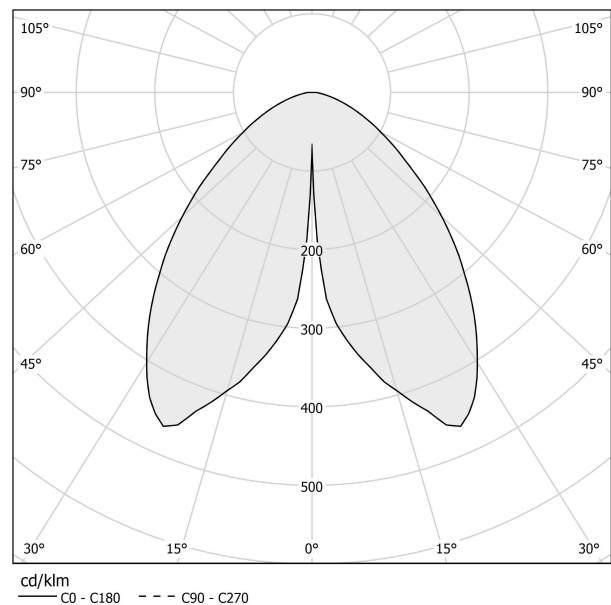

### Data sheet

CODE	C07805.011.0514
SYSTEM POWER CONSUMPTION	2W
EFFICACY	67lm/W
LIGHT SOURCE	LED
LIGHT SOURCE LIFETIME	L80 (B10) 70.000h
COLOUR TEMPERATURE	2700K Ra>90
LIGHT DISTRIBUTION	diffused
POWER SUPPLY	5V DC
ELECTRICAL CONFIGURATION	battery
NOMINAL LUMINOUS FLUX	273lm
LUMEN OUTPUT	134lm
EFFICIENCY	49.1%
WEIGHT	1,06 Kg
PROTECTION DEGREE	IP65
COLOUR TOLLERANCES	SDCM 3
PACKING DIMENSIONS	13,5 x 21,0 x 33,0 cm

### Technical drawing

### Polar diagram