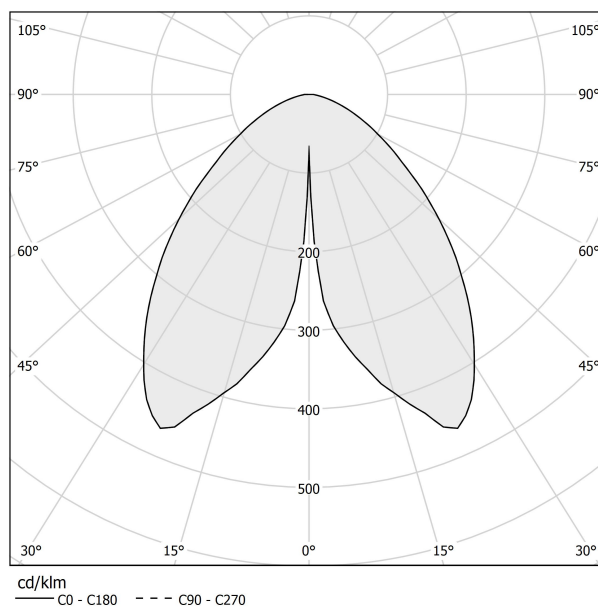

Polar diagram