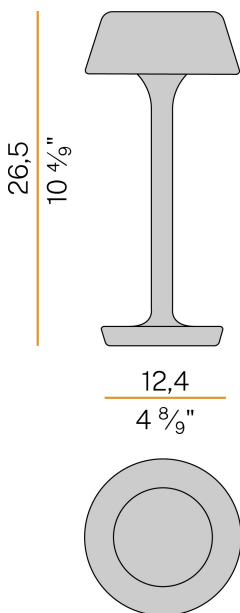

### Data sheet

CODE	C07805.011.0514
SYSTEM POWER CONSUMPTION	2W
EFFICACY	67lm/W
LIGHT SOURCE	LED
LIGHT SOURCE LIFETIME	L80 (B10) 70.000h
COLOUR TEMPERATURE	2700K Ra>90
LIGHT DISTRIBUTION	diffused
POWER SUPPLY	5V DC
ELECTRICAL CONFIGURATION	battery
NOMINAL LUMINOUS FLUX	273lm
LUMEN OUTPUT	134lm
EFFICIENCY	49.1%
WEIGHT	1,06 Kg
PROTECTION DEGREE	IP65
COLOUR TOLLERANCES	SDCM 3
PACKING DIMENSIONS	13,5 x 21,0 x 33,0 cm

Table lighting fixture for indoor or outdoor spaces, with direct light emission. Die-cast aluminium bearing base in polyacrylic paint. Body in brass and aluminium in champagne, mat black, corten, bronze, textured olive green, textured soft white and textured natural terracotta polyacrylic paint. Removable head with magnetic fastening, in die-cast aluminium with polyacrylic paint. Silicone gaskets. Modelled acrylic diffuser with mat finish and serigraphy. Stainless steel screws. Push-button to adjust luminosity according to 5 levels of visual comfort. Battery status indicator integrated into the head. Equipped with Li-Po battery USB-C rechargeable, with up to 6 hours life at 100% of light emission and up to 24 hours life at 25%. Equipped with battery charger with USB-C connector and adapter plug.

### Technical drawing

### Polar diagram