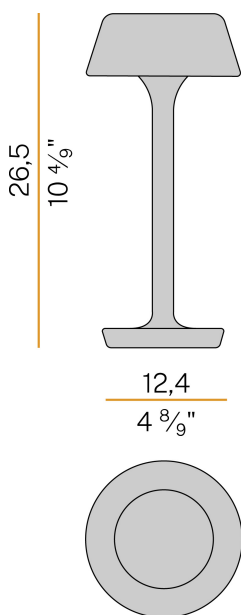

Technical drawing