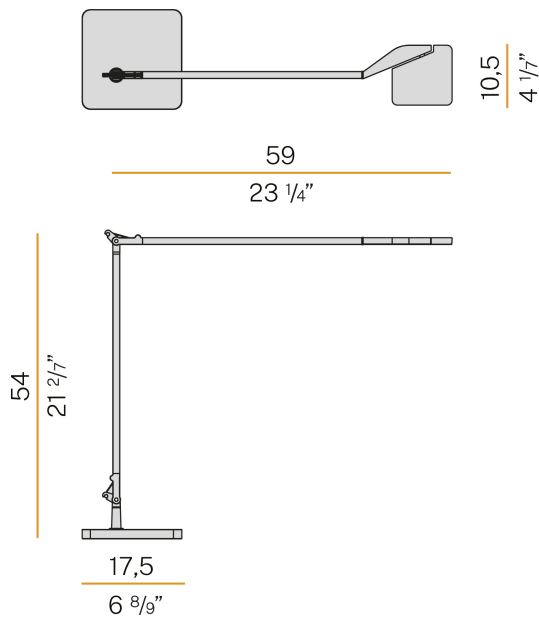

PANZERI

Jackie

220-240V AC dimmable (Step DIM)

C07730.000.0409P

titanium

Data sheet

CODE	C07730.000.0409P
SYSTEM POWER CONSUMPTION	10W
EFFICACY	70.6lm/W
LIGHT SOURCE	LED
LIGHT SOURCE LIFETIME	L90 (B10) 50.000h
COLOUR TEMPERATURE	3000K Ra>90
LIGHT DISTRIBUTION	adjustable
BEAM ANGLE	90°
POWER SUPPLY	220-240V AC
FREQUENCY	50/60Hz
ELECTRICAL CONFIGURATION	dimmable (Step DIM)
DRIVER	integrated included
NOMINAL LUMINOUS FLUX	884lm
LUMEN OUTPUT	706lm
EFFICIENCY	79.9%
WEIGHT	4,10 Kg
PROTECTION DEGREE	IP40
COLOUR TOLLERANCES	SDCM 3
PACKING DIMENSIONS	25,0 x 119,0 x 6,0 cm

Table lighting fixture for interiors, with swivelling light beam.
 Pickled sheet metal bearing base in polyacrylic paint.
 Extruded aluminium frame in white, black, red, mat brass or titanium polyacrylic paint.
 Die-cast aluminium joints in polyacrylic paint.
 Steel wire rope slings.
 Die-cast aluminium head rotating on two axes in polyacrylic paint.
 Modelled acrylic diffuser with mat finish and double serigraphy.
 Push-button to adjust luminosity according to 5 levels of visual comfort.
 Integrated presence detector.
 Equipped with a 1,6m (63") long power cable with jack connector and adapter plug.

Technical drawing

Polar diagram