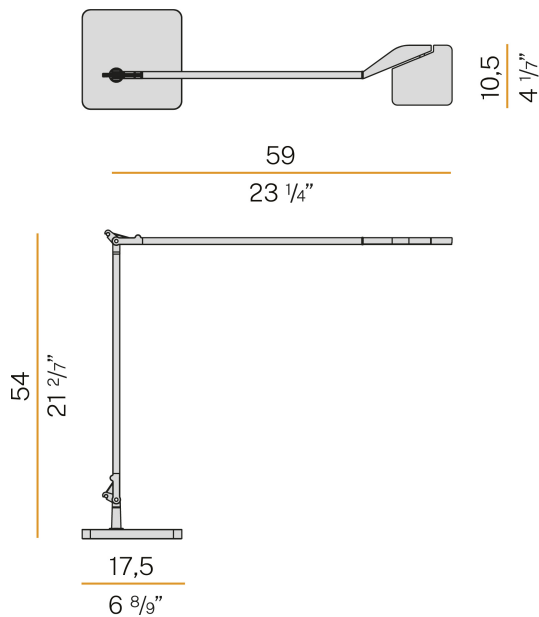

PANZERI

Jackie

220-240V AC dimmable (Step DIM)

C07730.000.0409

titanium

Data sheet

CODE	C07730.000.0409
SYSTEM POWER CONSUMPTION	10W
EFFICACY	70.6lm/W
LIGHT SOURCE	LED
LIGHT SOURCE LIFETIME	L90 (B10) 50.000h
COLOUR TEMPERATURE	3000K Ra>90
LIGHT DISTRIBUTION	adjustable
BEAM ANGLE	90°
POWER SUPPLY	220-240V AC
FREQUENCY	50/60Hz
ELECTRICAL CONFIGURATION	dimmable (Step DIM)
DRIVER	integrated included
NOMINAL LUMINOUS FLUX	884lm
LUMEN OUTPUT	706lm
EFFICIENCY	79.9%
WEIGHT	4,10 Kg
PROTECTION DEGREE	IP40
COLOUR TOLLERANCES	SDCM 3
PACKING DIMENSIONS	25,0 x 119,0 x 6,0 cm

Table lighting fixture for interiors, with swivelling light beam.
Pickled sheet metal bearing base in polyacrylic paint.
Extruded aluminium frame in white, black, red, mat brass or titanium polyacrylic paint.
Die-cast aluminium joints in polyacrylic paint.
Steel wire rope slings.
Die-cast aluminium head rotating on two axes in polyacrylic paint.
Modelled acrylic diffuser with mat finish and double serigraphy.
Push-button to adjust luminosity according to 5 levels of visual comfort.
Equipped with a 1,6m (63") long power cable with jack connector and adapter plug.

Technical drawing

Polar diagram