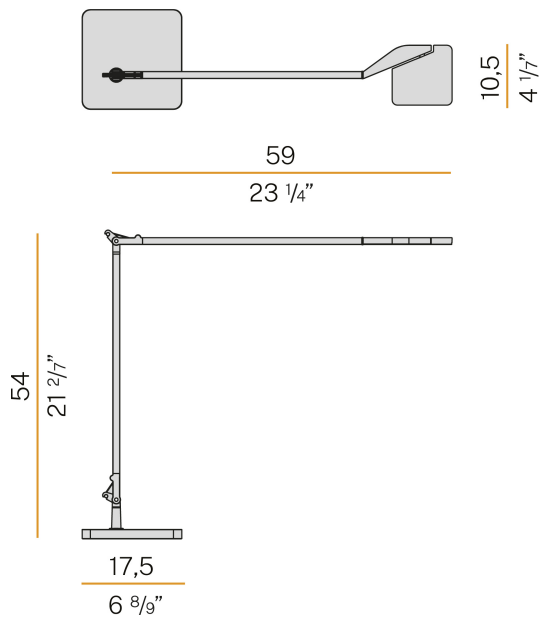

PANZERI

Jackie

220-240V AC dimmable (Step DIM)

C07730.000.0409

titanium

Data sheet

CODE	C07730.000.0409
SYSTEM POWER CONSUMPTION	10W
EFFICACY	70.6lm/W
LIGHT SOURCE	LED
LIGHT SOURCE LIFETIME	L90 (B10) 50.000h
COLOUR TEMPERATURE	3000K Ra>90
LIGHT DISTRIBUTION	adjustable
BEAM ANGLE	90°
POWER SUPPLY	220-240V AC
FREQUENCY	50/60Hz
ELECTRICAL CONFIGURATION	dimmable (Step DIM)
DRIVER	integrated included
NOMINAL LUMINOUS FLUX	884lm
LUMEN OUTPUT	706lm
EFFICIENCY	79.9%
WEIGHT	4,10 Kg
PROTECTION DEGREE	IP40
COLOUR TOLLERANCES	SDCM 3
PACKING DIMENSIONS	25,0 x 119,0 x 6,0 cm

Table lighting fixture for interiors, with swivelling light beam.
 Pickled sheet metal bearing base in polyacrylic paint.
 Extruded aluminium frame in white, black, red, mat brass or titanium polyacrylic paint.
 Die-cast aluminium joints in polyacrylic paint.
 Steel wire rope slings.
 Die-cast aluminium head rotating on two axes in polyacrylic paint.
 Modelled acrylic diffuser with mat finish and double serigraphy.
 Push-button to adjust luminosity according to 5 levels of visual comfort.
 Equipped with a 1,6m (63") long power cable with jack connector and adapter plug.

Technical drawing

Polar diagram