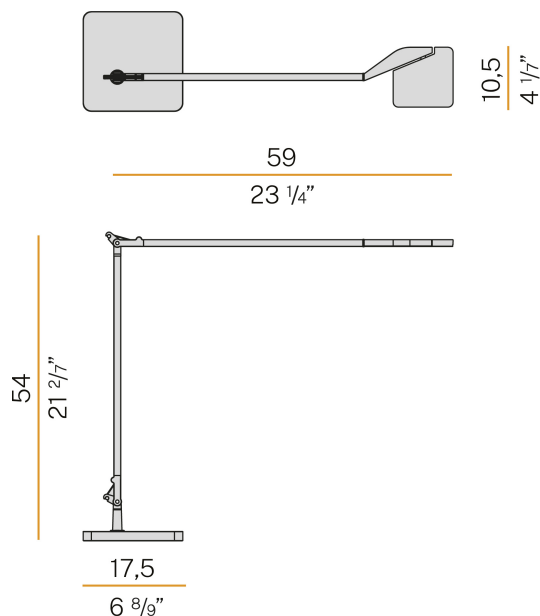

PANZERI

Jackie

220-240V AC dimmable (Step DIM)

C07719.000.0409P

 mat brass

DIRECT
LIGHT

Data sheet

| | |
|--------------------------|-----------------------|
| CODE | C07719.000.0409P |
| SYSTEM POWER CONSUMPTION | 10W |
| EFFICACY | 70.6lm/W |
| LIGHT SOURCE | LED |
| LIGHT SOURCE LIFETIME | L90 (B10) 50.000h |
| COLOUR TEMPERATURE | 3000K Ra>90 |
| LIGHT DISTRIBUTION | adjustable |
| BEAM ANGLE | 90° |
| POWER SUPPLY | 220-240V AC |
| FREQUENCY | 50/60Hz |
| ELECTRICAL CONFIGURATION | dimmable (Step DIM) |
| DRIVER | integrated included |
| NOMINAL LUMINOUS FLUX | 884lm |
| LUMEN OUTPUT | 706lm |
| EFFICIENCY | 79.9% |
| WEIGHT | 4,10 Kg |
| PROTECTION DEGREE | IP40 |
| COLOUR TOLLERANCES | SDCM 3 |
| PACKING DIMENSIONS | 25,0 x 119,0 x 6,0 cm |

Table lighting fixture for interiors, with swivelling light beam.
 Pickled sheet metal bearing base in polyacrylic paint.
 Extruded aluminium frame in white, black, red, mat brass or titanium polyacrylic paint.
 Die-cast aluminium joints in polyacrylic paint.
 Steel wire rope slings.
 Die-cast aluminium head rotating on two axes in polyacrylic paint.
 Modelled acrylic diffuser with mat finish and double serigraphy.
 Push-button to adjust luminosity according to 5 levels of visual comfort.
 Integrated presence detector.
 Equipped with a 1,6m (63") long power cable with jack connector and adapter plug.

Technical drawing

Polar diagram