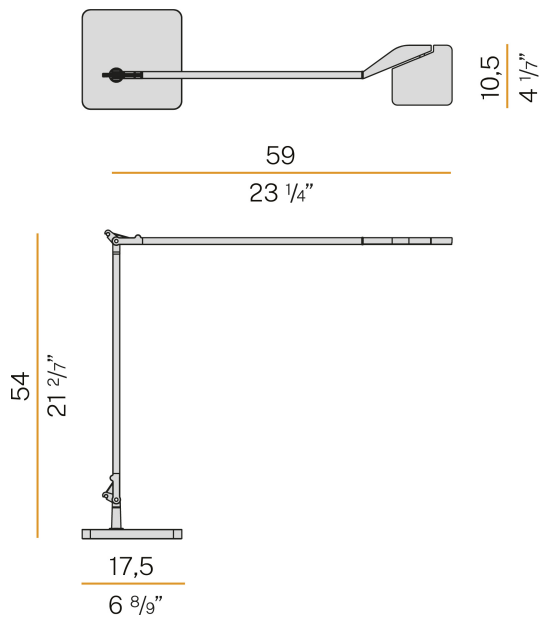

PANZERI

Jackie

220-240V AC dimmable (Step DIM)
C07719.000.0409

 matte brass

Data sheet

CODE	C07719.000.0409
SYSTEM POWER CONSUMPTION	10W
EFFICACY	70.6lm/W
LIGHT SOURCE	LED
LIGHT SOURCE LIFETIME	L90 (B10) 50.000h
COLOUR TEMPERATURE	3000K Ra>90
LIGHT DISTRIBUTION	adjustable
BEAM ANGLE	90°
POWER SUPPLY	220-240V AC
FREQUENCY	50/60Hz
ELECTRICAL CONFIGURATION	dimmable (Step DIM)
DRIVER	integrated included
NOMINAL LUMINOUS FLUX	884lm
LUMEN OUTPUT	706lm
EFFICIENCY	79.9%
WEIGHT	4,10 Kg
PROTECTION DEGREE	IP40
COLOUR TOLLERANCES	SDCM 3
PACKING DIMENSIONS	25,0 x 119,0 x 6,0 cm

Table lighting fixture for interiors, with swivelling light beam.
Pickled sheet metal bearing base in polyacrylic paint.
Extruded aluminium frame in white, black, red, mat brass or titanium polyacrylic paint.
Die-cast aluminium joints in polyacrylic paint.
Steel wire rope slings.
Die-cast aluminium head rotating on two axes in polyacrylic paint.
Modelled acrylic diffuser with mat finish and double serigraphy.
Push-button to adjust luminosity according to 5 levels of visual comfort.
Equipped with a 1,6m (63") long power cable with jack connector and adapter plug.

Technical drawing

Polar diagram