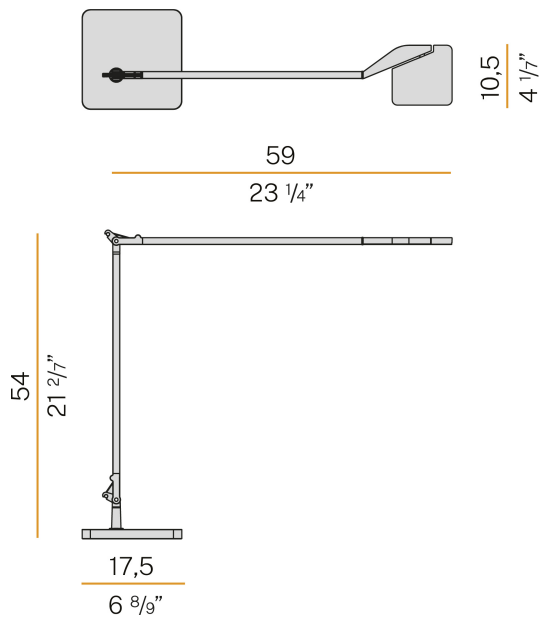

PANZERI

Jackie

220-240V AC dimmable (Step DIM)

C07702.000.0409P

Data sheet

CODE	C07702.000.0409P
SYSTEM POWER CONSUMPTION	10W
EFFICACY	70.6lm/W
LIGHT SOURCE	LED
LIGHT SOURCE LIFETIME	L90 (B10) 50.000h
COLOUR TEMPERATURE	3000K Ra>90
LIGHT DISTRIBUTION	adjustable
BEAM ANGLE	90°
POWER SUPPLY	220-240V AC
FREQUENCY	50/60Hz
ELECTRICAL CONFIGURATION	dimmable (Step DIM)
DRIVER	integrated included
NOMINAL LUMINOUS FLUX	884lm
LUMEN OUTPUT	706lm
EFFICIENCY	79.9%
WEIGHT	4,10 Kg
PROTECTION DEGREE	IP40
COLOUR TOLLERANCES	SDCM 3
PACKING DIMENSIONS	25,0 x 119,0 x 6,0 cm

Table lighting fixture for interiors, with swivelling light beam.
 Pickled sheet metal bearing base in polyacrylic paint.
 Extruded aluminium frame in white, black, red, mat brass or titanium polyacrylic paint.
 Die-cast aluminium joints in polyacrylic paint.
 Steel wire rope slings.
 Die-cast aluminium head rotating on two axes in polyacrylic paint.
 Modelled acrylic diffuser with mat finish and double serigraphy.
 Push-button to adjust luminosity according to 5 levels of visual comfort.
 Integrated presence detector.
 Equipped with a 1,6m (63") long power cable with jack connector and adapter plug.

Technical drawing

Polar diagram