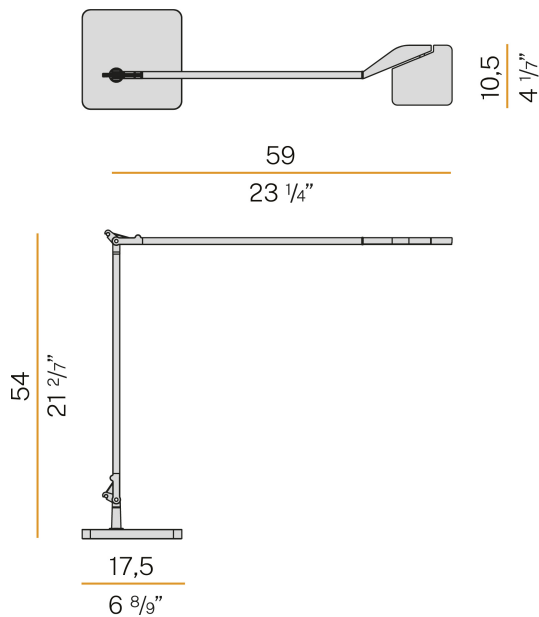

PANZERI

Jackie

220-240V AC dimmable (Step DIM)

C07702.000.0409

Data sheet

CODE	C07702.000.0409
SYSTEM POWER CONSUMPTION	10W
EFFICACY	70.6lm/W
LIGHT SOURCE	LED
LIGHT SOURCE LIFETIME	L90 (B10) 50.000h
COLOUR TEMPERATURE	3000K Ra>90
LIGHT DISTRIBUTION	adjustable
BEAM ANGLE	90°
POWER SUPPLY	220-240V AC
FREQUENCY	50/60Hz
ELECTRICAL CONFIGURATION	dimmable (Step DIM)
DRIVER	integrated included
NOMINAL LUMINOUS FLUX	884lm
LUMEN OUTPUT	706lm
EFFICIENCY	79.9%
WEIGHT	4,10 Kg
PROTECTION DEGREE	IP40
COLOUR TOLLERANCES	SDCM 3
PACKING DIMENSIONS	25,0 x 119,0 x 6,0 cm

Table lighting fixture for interiors, with swivelling light beam.
Pickled sheet metal bearing base in polyacrylic paint.
Extruded aluminium frame in white, black, red, mat brass or titanium polyacrylic paint.
Die-cast aluminium joints in polyacrylic paint.
Steel wire rope slings.
Die-cast aluminium head rotating on two axes in polyacrylic paint.
Modelled acrylic diffuser with mat finish and double serigraphy.
Push-button to adjust luminosity according to 5 levels of visual comfort.
Equipped with a 1,6m (63") long power cable with jack connector and adapter plug.

Technical drawing

Polar diagram