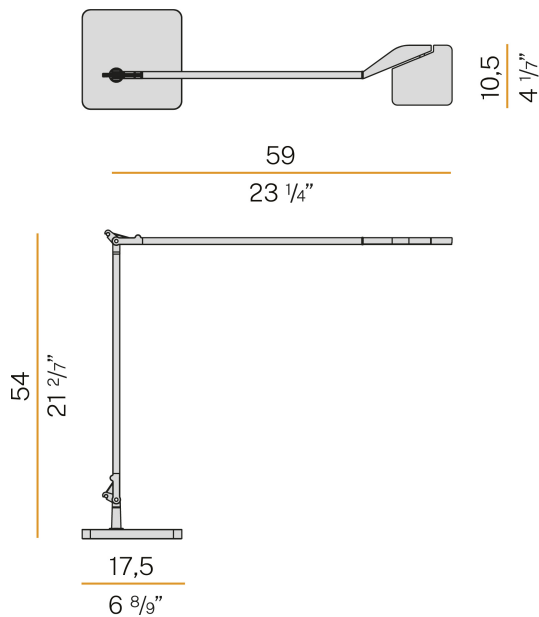

PANZERI

Jackie

220-240V AC dimmable (Step DIM)

C07701.000.0409P

● white

Data sheet

CODE	C07701.000.0409P
SYSTEM POWER CONSUMPTION	10W
EFFICACY	70.6lm/W
LIGHT SOURCE	LED
LIGHT SOURCE LIFETIME	L90 (B10) 50.000h
COLOUR TEMPERATURE	3000K Ra>90
LIGHT DISTRIBUTION	adjustable
BEAM ANGLE	90°
POWER SUPPLY	220-240V AC
FREQUENCY	50/60Hz
ELECTRICAL CONFIGURATION	dimmable (Step DIM)
DRIVER	integrated included
NOMINAL LUMINOUS FLUX	884lm
LUMEN OUTPUT	706lm
EFFICIENCY	79.9%
WEIGHT	4,10 Kg
PROTECTION DEGREE	IP40
COLOUR TOLLERANCES	SDCM 3
PACKING DIMENSIONS	25,0 x 119,0 x 6,0 cm

Table lighting fixture for interiors, with swivelling light beam.
 Pickled sheet metal bearing base in polyacrylic paint.
 Extruded aluminium frame in white, black, red, mat brass or titanium polyacrylic paint.
 Die-cast aluminium joints in polyacrylic paint.
 Steel wire rope slings.
 Die-cast aluminium head rotating on two axes in polyacrylic paint.
 Modelled acrylic diffuser with mat finish and double serigraphy.
 Push-button to adjust luminosity according to 5 levels of visual comfort.
 Integrated presence detector.
 Equipped with a 1,6m (63") long power cable with jack connector and adapter plug.

Technical drawing

Polar diagram