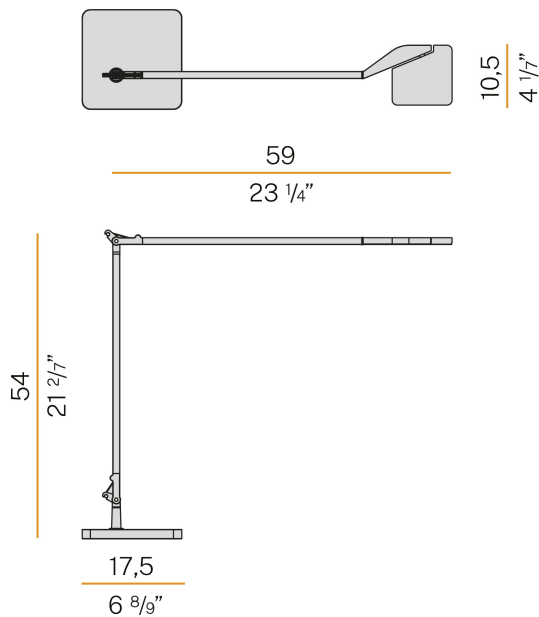

PANZERI

Jackie

220-240V AC dimmable (Step DIM)

C07701.000.0409

● white

Data sheet

CODE	C07701.000.0409
SYSTEM POWER CONSUMPTION	10W
EFFICACY	70.6lm/W
LIGHT SOURCE	LED
LIGHT SOURCE LIFETIME	L90 (B10) 50.000h
COLOUR TEMPERATURE	3000K Ra>90
LIGHT DISTRIBUTION	adjustable
BEAM ANGLE	90°
POWER SUPPLY	220-240V AC
FREQUENCY	50/60Hz
ELECTRICAL CONFIGURATION	dimmable (Step DIM)
DRIVER	integrated included
NOMINAL LUMINOUS FLUX	884lm
LUMEN OUTPUT	706lm
EFFICIENCY	79.9%
WEIGHT	4,10 Kg
PROTECTION DEGREE	IP40
COLOUR TOLLERANCES	SDCM 3
PACKING DIMENSIONS	25,0 x 119,0 x 6,0 cm

Table lighting fixture for interiors, with swivelling light beam.
Pickled sheet metal bearing base in polyacrylic paint.
Extruded aluminium frame in white, black, red, mat brass or titanium polyacrylic paint.
Die-cast aluminium joints in polyacrylic paint.
Steel wire rope slings.
Die-cast aluminium head rotating on two axes in polyacrylic paint.
Modelled acrylic diffuser with mat finish and double serigraphy.
Push-button to adjust luminosity according to 5 levels of visual comfort.
Equipped with a 1,6m (63") long power cable with jack connector and adapter plug.

Technical drawing

Polar diagram