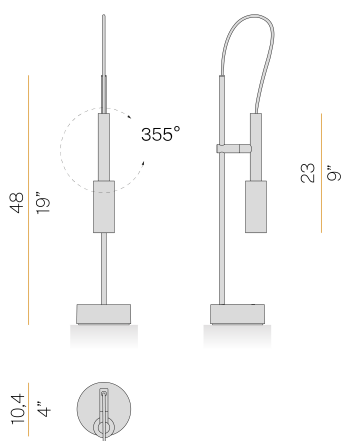

PANZERI

Tubino

220-240V AC ON-OFF
C07306.001.0501

● matte black

DIRECT
LIGHT

Data sheet

CODE	C07306.001.0501
SYSTEM POWER CONSUMPTION	6,5W
EFFICACY	56.5lm/W
LIGHT SOURCE	LED
LIGHT SOURCE LIFETIME	L70 (B50) 80.000h
COLOUR TEMPERATURE	2700K Ra>90
LIGHT DISTRIBUTION	adjustable
POWER SUPPLY	220-240V AC
FREQUENCY	50/60Hz
ELECTRICAL CONFIGURATION	ON-OFF
DRIVER	integrated included
NOMINAL LUMINOUS FLUX	475lm
LUMEN OUTPUT	339lm
EFFICIENCY	71.4%
WEIGHT	1,42 Kg
PROTECTION DEGREE	IP20
COLOUR TOLLERANCES	SDCM 3
PACKING DIMENSIONS	10,5 x 60,0 x 15,0 cm

Table lighting fixture for interiors, with swivelling light beam.
Die-cast aluminium bearing base in polyacrylic paint.
Body in steel tube in white or mat black polyacrylic paint.
Turned brass joint in polyacrylic paint.
Turned aluminium structure in polyacrylic paint.
Turned aluminium swivelling head in polyacrylic paint.
Modelled polycarbonate diffuser with opaline finish.
Turned brass end cap in polyacrylic paint.
Equipped with connection cable between the head and the body in transparent PVC.
Equipped with a 1,4m (55,1") long power cable in transparent PVC with switch and plug.

Technical drawing

Polar diagram