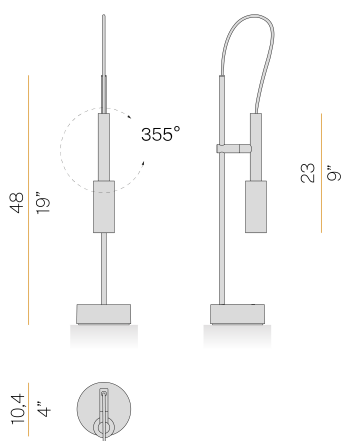

PANZERI

Tubino

220-240V AC ON-OFF
C07306.001.0501

 matte black

DIRECT
LIGHT

Data sheet

CODE	C07306.001.0501
SYSTEM POWER CONSUMPTION	6,5W
EFFICACY	56.5lm/W
LIGHT SOURCE	LED
LIGHT SOURCE LIFETIME	L70 (B50) 80.000h
COLOUR TEMPERATURE	2700K Ra>90
LIGHT DISTRIBUTION	adjustable
POWER SUPPLY	220-240V AC
FREQUENCY	50/60Hz
ELECTRICAL CONFIGURATION	ON-OFF
DRIVER	integrated included
NOMINAL LUMINOUS FLUX	475lm
LUMEN OUTPUT	339lm
EFFICIENCY	71.4%
WEIGHT	1,42 Kg
PROTECTION DEGREE	IP20
COLOUR TOLLERANCES	SDCM 3
PACKING DIMENSIONS	10,5 x 60,0 x 15,0 cm

Table lighting fixture for interiors, with swivelling light beam.
Die-cast aluminium bearing base in polyacrylic paint.
Body in steel tube in white or mat black polyacrylic paint.
Turned brass joint in polyacrylic paint.
Turned aluminium structure in polyacrylic paint.
Turned aluminium swivelling head in polyacrylic paint.
Modelled polycarbonate diffuser with opaline finish.
Turned brass end cap in polyacrylic paint.
Equipped with connection cable between the head and the body in transparent PVC.
Equipped with a 1,4m (55,1") long power cable in transparent PVC with switch and plug.

Technical drawing

Polar diagram