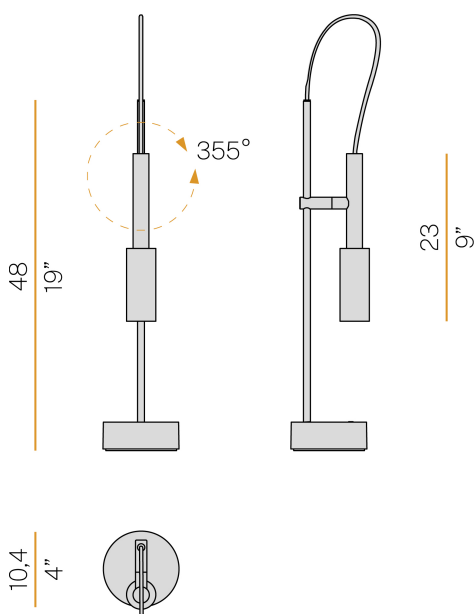

PANZERI

Tubino

220-240V AC ON-OFF
C07301.001.0501

● white

Data sheet

CODE	C07301.001.0501
SYSTEM POWER CONSUMPTION	6,5W
EFFICACY	56.5lm/W
LIGHT SOURCE	LED
LIGHT SOURCE LIFETIME	L70 (B50) 80.000h
COLOUR TEMPERATURE	2700K Ra>90
LIGHT DISTRIBUTION	adjustable
POWER SUPPLY	220-240V AC
FREQUENCY	50/60Hz
ELECTRICAL CONFIGURATION	ON-OFF
DRIVER	integrated included
NOMINAL LUMINOUS FLUX	475lm
LUMEN OUTPUT	339lm
EFFICIENCY	71.4%
WEIGHT	1,42 Kg
PROTECTION DEGREE	IP20
COLOUR TOLLERANCES	SDCM 3
PACKING DIMENSIONS	10,5 x 60,0 x 15,0 cm

Table lighting fixture for interiors, with swivelling light beam.
Die-cast aluminium bearing base in polyacrylic paint.
Body in steel tube in white or mat black polyacrylic paint.
Turned brass joint in polyacrylic paint.
Turned aluminium structure in polyacrylic paint.
Turned aluminium swivelling head in polyacrylic paint.
Modelled polycarbonate diffuser with opaline finish.
Turned brass end cap in polyacrylic paint.
Equipped with connection cable between the head and the body in transparent PVC.
Equipped with a 1,4m (55,1") long power cable in transparent PVC with switch and plug.

Technical drawing