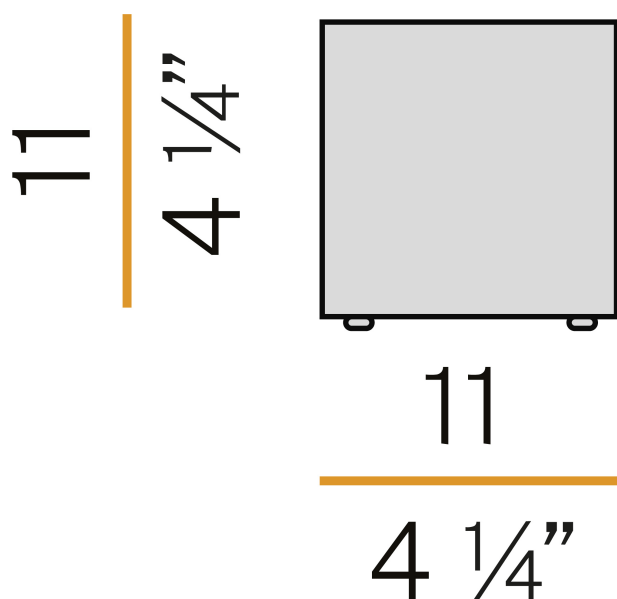

PANZERI

Kubik

220-240V AC ON-OFF
C07001.011.0401

● white

Data sheet

CODE	C07001.011.0401
SYSTEM POWER CONSUMPTION	9,5W
EFFICACY	59,1lm/W
LIGHT SOURCE	LED
LIGHT SOURCE LIFETIME	L80 (B20) 60.000h
COLOUR TEMPERATURE	3000K Ra>90
LIGHT DISTRIBUTION	diffused
POWER SUPPLY	220-240V AC
FREQUENCY	50/60Hz
ELECTRICAL CONFIGURATION	ON-OFF
DRIVER	integrated included
NOMINAL LUMINOUS FLUX	861lm
LUMEN OUTPUT	532lm
EFFICIENCY	61,8%
WEIGHT	0,70 Kg
PROTECTION DEGREE	IP20
COLOUR TOLLERANCES	SDCM 3
PACKING DIMENSIONS	17,5 x 25,0 x 17,5 cm

Table lighting fixture for interiors, with direct and indirect light emission.
Aluminium bearing base in white polyacrylic paint.
Diffuser in mat white blown glass.
Equipped with a 1,4m (55,1") long power cable in transparent PVC with plug and switch.

Technical drawing

Polar diagram