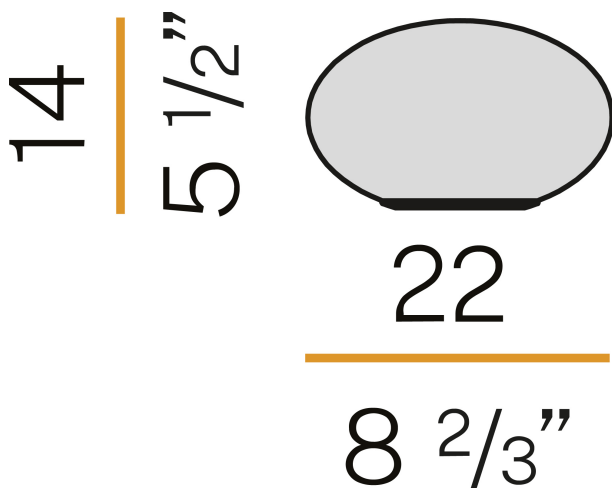

PANZERI

Gilbert

220-240V AC ON-OFF
C06501.022.0401

● white

Data sheet

CODE	C06501.022.0401
SYSTEM POWER CONSUMPTION	11W
EFFICACY	62.9lm/W
LIGHT SOURCE	LED
LIGHT SOURCE LIFETIME	L80 (B20) 60.000h
COLOUR TEMPERATURE	3000K Ra>90
LIGHT DISTRIBUTION	diffused
POWER SUPPLY	220-240V AC
FREQUENCY	50/60Hz
ELECTRICAL CONFIGURATION	ON-OFF
DRIVER	integrated included
NOMINAL LUMINOUS FLUX	861lm
LUMEN OUTPUT	692lm
EFFICIENCY	80.4%
WEIGHT	0,74 Kg
PROTECTION DEGREE	IP40
COLOUR TOLLERANCES	SDCM 3
PACKING DIMENSIONS	27,0 x 35,0 x 22,0 cm

Table lighting fixture for interiors, with direct and indirect light emission. Turned pickled sheet metal bearing base in white polyacrylic paint. Aluminium dissipation plate. Diffuser in mat white blown glass. Equipped with a 1,3m (51,2") long power cable in transparent PVC with plug and switch.

Technical drawing

Polar diagram