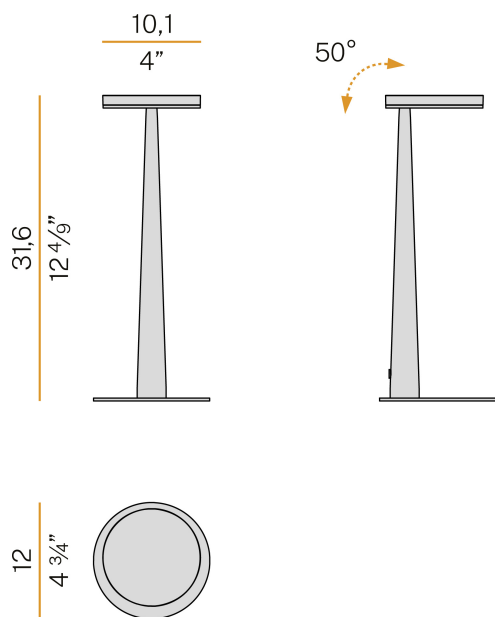

PANZERI

Bella

220-240V AC dimmable (Step DIM)

C05230.011.0509

titanium

DIRECT
LIGHT

Data sheet

CODE	C05230.011.0509
SYSTEM POWER CONSUMPTION	5W
EFFICACY	77.6lm/W
LIGHT SOURCE	LED
LIGHT SOURCE LIFETIME	L80 (B10) 70.000h
COLOUR TEMPERATURE	2700K Ra>90
LIGHT DISTRIBUTION	adjustable
POWER SUPPLY	220-240V AC
FREQUENCY	50/60Hz
ELECTRICAL CONFIGURATION	dimmable (Step DIM)
DRIVER	integrated included
NOMINAL LUMINOUS FLUX	460lm
LUMEN OUTPUT	388lm
EFFICIENCY	84.3%
WEIGHT	0,88 Kg
PROTECTION DEGREE	IP20
COLOUR TOLLERANCES	SDCM 3
PACKING DIMENSIONS	17,0 x 40,0 x 16,0 cm

Table lighting fixture for interiors, with swivelling light beam.
 Pickled sheet metal bearing base in polyacrylic paint.
 Body in tapered steel tube in white, black, bronze, mat brass or titanium polyacrylic paint.
 Turned brass joint in polyacrylic paint.
 Die-cast aluminium structure in polyacrylic paint.
 Die-cast aluminium swivelling head in polyacrylic paint.
 Modelled acrylic diffuser with mat finish.
 Aluminium closing disk in polyacrylic paint.
 Push-button to adjust luminosity according to 5 levels of visual comfort.
 Equipped with a 1,4m (55,1") long power cable with jack connector and adapter plug.

Technical drawing

Polar diagram