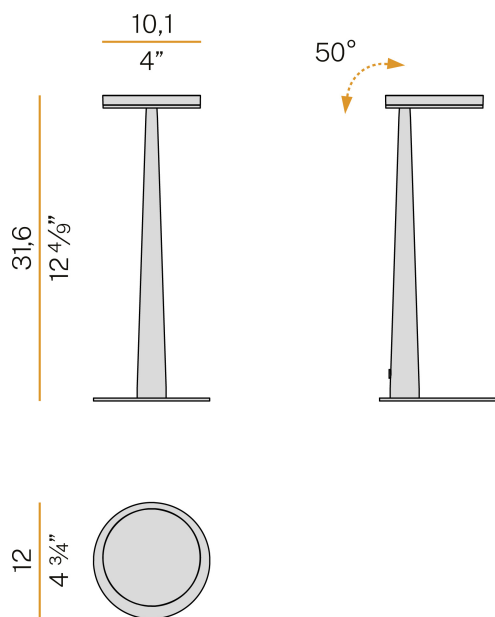

PANZERI

Bella

220-240V AC dimmable (Step DIM)

C05219.011.0509

 mat brass

DIRECT
LIGHT

Data sheet

CODE	C05219.011.0509
SYSTEM POWER CONSUMPTION	5W
EFFICACY	77.6lm/W
LIGHT SOURCE	LED
LIGHT SOURCE LIFETIME	L80 (B10) 70.000h
COLOUR TEMPERATURE	2700K Ra>90
LIGHT DISTRIBUTION	adjustable
POWER SUPPLY	220-240V AC
FREQUENCY	50/60Hz
ELECTRICAL CONFIGURATION	dimmable (Step DIM)
DRIVER	integrated included
NOMINAL LUMINOUS FLUX	460lm
LUMEN OUTPUT	388lm
EFFICIENCY	84.3%
WEIGHT	0,88 Kg
PROTECTION DEGREE	IP20
COLOUR TOLLERANCES	SDCM 3
PACKING DIMENSIONS	17,0 x 40,0 x 16,0 cm

Table lighting fixture for interiors, with swivelling light beam.
 Pickled sheet metal bearing base in polyacrylic paint.
 Body in tapered steel tube in white, black, bronze, mat brass or titanium polyacrylic paint.
 Turned brass joint in polyacrylic paint.
 Die-cast aluminium structure in polyacrylic paint.
 Die-cast aluminium swivelling head in polyacrylic paint.
 Modelled acrylic diffuser with mat finish.
 Aluminium closing disk in polyacrylic paint.
 Push-button to adjust luminosity according to 5 levels of visual comfort.
 Equipped with a 1,4m (55,1") long power cable with jack connector and adapter plug.

Technical drawing

Polar diagram