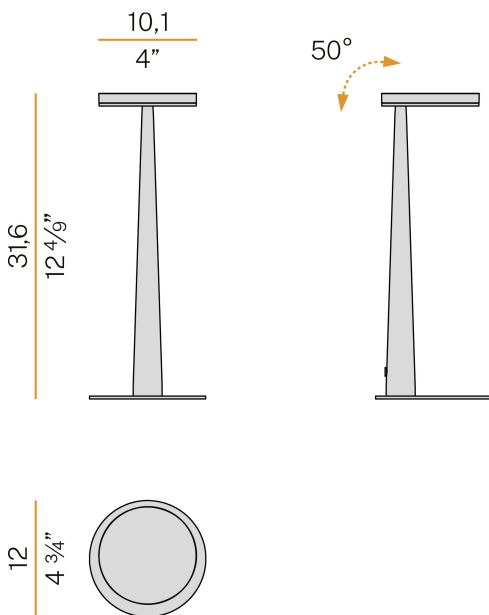

PANZERI

Bella

220-240V AC dimmable (Step DIM)

C05217.011.0509

bronze

Data sheet

CODE	C05217.011.0509
SYSTEM POWER CONSUMPTION	5W
EFFICACY	77.6lm/W
LIGHT SOURCE	LED
LIGHT SOURCE LIFETIME	L80 (B10) 70.000h
COLOUR TEMPERATURE	2700K Ra>90
LIGHT DISTRIBUTION	adjustable
POWER SUPPLY	220-240V AC
FREQUENCY	50/60Hz
ELECTRICAL CONFIGURATION	dimmable (Step DIM)
DRIVER	integrated included
NOMINAL LUMINOUS FLUX	460lm
LUMEN OUTPUT	388lm
EFFICIENCY	84.3%
WEIGHT	0,88 Kg
PROTECTION DEGREE	IP20
COLOUR TOLLERANCES	SDCM 3
PACKING DIMENSIONS	17,0 x 40,0 x 16,0 cm

Table lighting fixture for interiors, with swivelling light beam.
Pickled sheet metal bearing base in polyacrylic paint.
Body in tapered steel tube in white, black, bronze, mat brass or titanium polyacrylic paint.
Turned brass joint in polyacrylic paint.
Die-cast aluminium structure in polyacrylic paint.
Die-cast aluminium swivelling head in polyacrylic paint.
Modelled acrylic diffuser with mat finish.
Aluminium closing disk in polyacrylic paint.
Push-button to adjust luminosity according to 5 levels of visual comfort.
Equipped with a 1,4m (55,1") long power cable with jack connector and adapter plug.

Technical drawing

Polar diagram