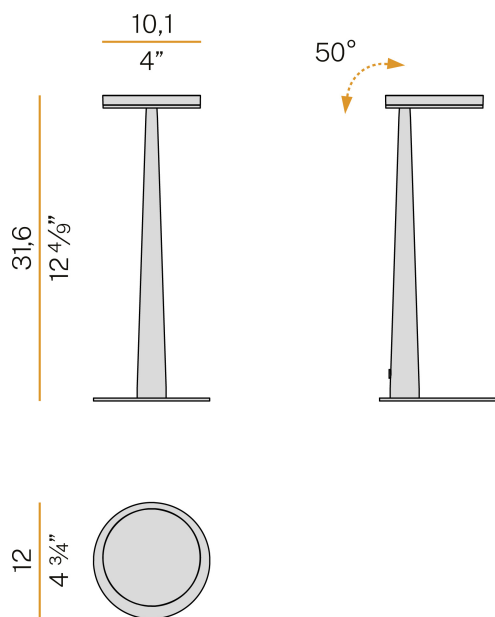

PANZERI

Bella

220-240V AC dimmable (Step DIM)

C05202.011.0509

Data sheet

CODE	C05202.011.0509
SYSTEM POWER CONSUMPTION	5W
EFFICACY	77.6lm/W
LIGHT SOURCE	LED
LIGHT SOURCE LIFETIME	L80 (B10) 70.000h
COLOUR TEMPERATURE	2700K Ra>90
LIGHT DISTRIBUTION	adjustable
POWER SUPPLY	220-240V AC
FREQUENCY	50/60Hz
ELECTRICAL CONFIGURATION	dimmable (Step DIM)
DRIVER	integrated included
NOMINAL LUMINOUS FLUX	460lm
LUMEN OUTPUT	388lm
EFFICIENCY	84.3%
WEIGHT	0,88 Kg
PROTECTION DEGREE	IP20
COLOUR TOLLERANCES	SDCM 3
PACKING DIMENSIONS	17,0 x 40,0 x 16,0 cm

Table lighting fixture for interiors, with swivelling light beam.
Pickled sheet metal bearing base in polyacrylic paint.
Body in tapered steel tube in white, black, bronze, mat brass or titanium polyacrylic paint.
Turned brass joint in polyacrylic paint.
Die-cast aluminium structure in polyacrylic paint.
Die-cast aluminium swivelling head in polyacrylic paint.
Modelled acrylic diffuser with mat finish.
Aluminium closing disk in polyacrylic paint.
Push-button to adjust luminosity according to 5 levels of visual comfort.
Equipped with a 1,4m (55,1") long power cable with jack connector and adapter plug.

Technical drawing

Polar diagram