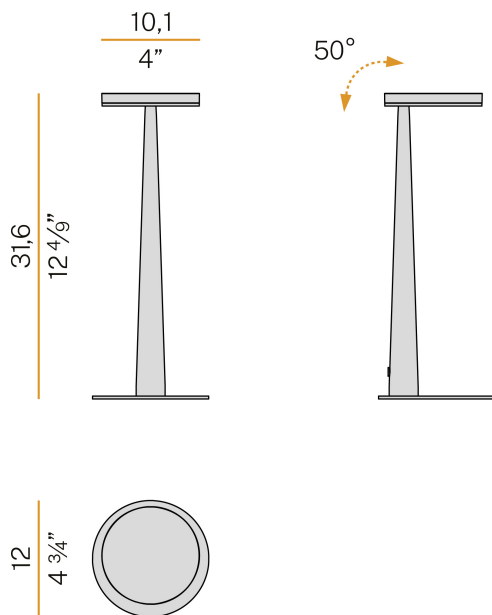

PANZERI

Bella

220-240V AC dimmable (Step DIM)

C05201.011.0509

● white

Data sheet

CODE	C05201.011.0509
SYSTEM POWER CONSUMPTION	5W
EFFICACY	77.6lm/W
LIGHT SOURCE	LED
LIGHT SOURCE LIFETIME	L80 (B10) 70.000h
COLOUR TEMPERATURE	2700K Ra>90
LIGHT DISTRIBUTION	adjustable
POWER SUPPLY	220-240V AC
FREQUENCY	50/60Hz
ELECTRICAL CONFIGURATION	dimmable (Step DIM)
DRIVER	integrated included
NOMINAL LUMINOUS FLUX	460lm
LUMEN OUTPUT	388lm
EFFICIENCY	84.3%
WEIGHT	0,88 Kg
PROTECTION DEGREE	IP20
COLOUR TOLLERANCES	SDCM 3
PACKING DIMENSIONS	17,0 x 40,0 x 16,0 cm

Table lighting fixture for interiors, with swivelling light beam.
 Pickled sheet metal bearing base in polyacrylic paint.
 Body in tapered steel tube in white, black, bronze, mat brass or titanium polyacrylic paint.
 Turned brass joint in polyacrylic paint.
 Die-cast aluminium structure in polyacrylic paint.
 Die-cast aluminium swivelling head in polyacrylic paint.
 Modelled acrylic diffuser with mat finish.
 Aluminium closing disk in polyacrylic paint.
 Push-button to adjust luminosity according to 5 levels of visual comfort.
 Equipped with a 1,4m (55,1") long power cable with jack connector and adapter plug.

Technical drawing

Polar diagram