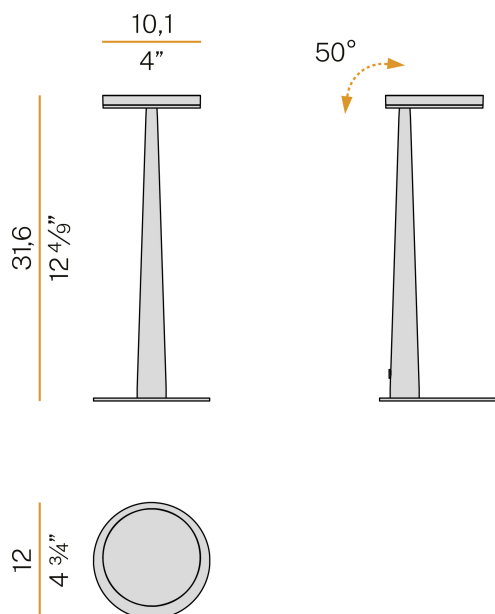

PANZERI

Bella

220-240V AC dimmable (Step DIM)

C05201.011.0509

● white

Data sheet

CODE	C05201.011.0509
SYSTEM POWER CONSUMPTION	5W
EFFICACY	77.6lm/W
LIGHT SOURCE	LED
LIGHT SOURCE LIFETIME	L80 (B10) 70.000h
COLOUR TEMPERATURE	2700K Ra>90
LIGHT DISTRIBUTION	adjustable
POWER SUPPLY	220-240V AC
FREQUENCY	50/60Hz
ELECTRICAL CONFIGURATION	dimmable (Step DIM)
DRIVER	integrated included
NOMINAL LUMINOUS FLUX	460lm
LUMEN OUTPUT	388lm
EFFICIENCY	84.3%
WEIGHT	0,88 Kg
PROTECTION DEGREE	IP20
COLOUR TOLLERANCES	SDCM 3
PACKING DIMENSIONS	17,0 x 40,0 x 16,0 cm

Table lighting fixture for interiors, with swivelling light beam.
 Pickled sheet metal bearing base in polyacrylic paint.
 Body in tapered steel tube in white, black, bronze, mat brass or titanium polyacrylic paint.
 Turned brass joint in polyacrylic paint.
 Die-cast aluminium structure in polyacrylic paint.
 Die-cast aluminium swivelling head in polyacrylic paint.
 Modelled acrylic diffuser with mat finish.
 Aluminium closing disk in polyacrylic paint.
 Push-button to adjust luminosity according to 5 levels of visual comfort.
 Equipped with a 1,4m (55,1") long power cable with jack connector and adapter plug.

Technical drawing

Polar diagram