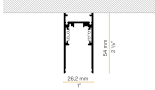

PANZERI

Astoria 8

Accessories / electrified tracks

9500-2/B-ST2-E

Suspended or ceiling-mounted 48V DC DALI electrified track, 2000mm (78,7") long.