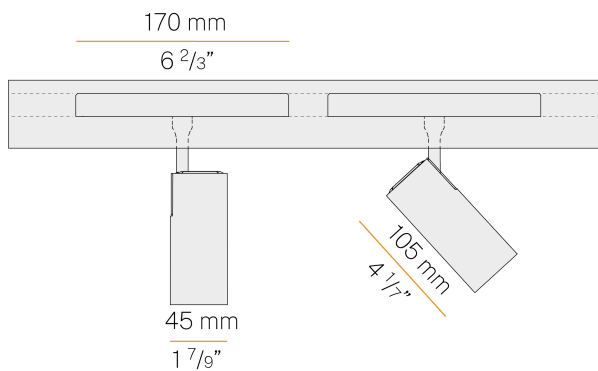

Technical drawing