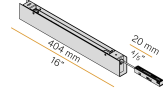

PANZERI

Astoria 8

Accessories / electrified tracks / power supply

9500/P-100E-B-C1-N

Power supply kit with canopy for ceiling-mounted electrified track, with 100W/48V driver and power supply head with 200mm (7.87") long cable.