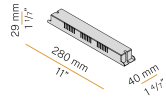

YDV.048.075.A01

LED driver, 75W 48V DC, on/off.