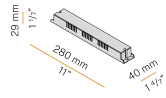

YDV.048.150.A01

LED driver, 150W 48V DC, on/off.