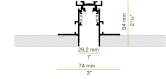

### Accessories / electrified tracks

9500-2/B-ST2-E

Suspended or ceiling-mounted 48V DC DALI electrified track, 2000mm (78,7") long.

9500-2/B-ST5-E

Recessed 48V DC DALI electrified track, 2000mm (78,7") long.