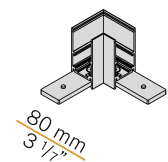

S-9511/B-ST2

"L" junction for 48V DC suspended or ceiling-mounted electrified track.