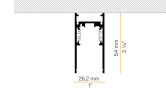

PANZERI

Astoria 5

Accessories / electrified tracks

9500-2/B-ST2-E

Suspended or ceiling-mounted 48V DC DALI electrified track, 2000mm (78,7") long.