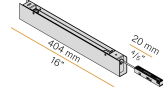

PANZERI

Astoria 5

Accessories / electrified tracks / power supply

9500/P-100E-B-C1-N

Power supply kit with canopy for ceiling-mounted electrified track, with 100W/48V driver and power supply head with 200mm (7.87") long cable.