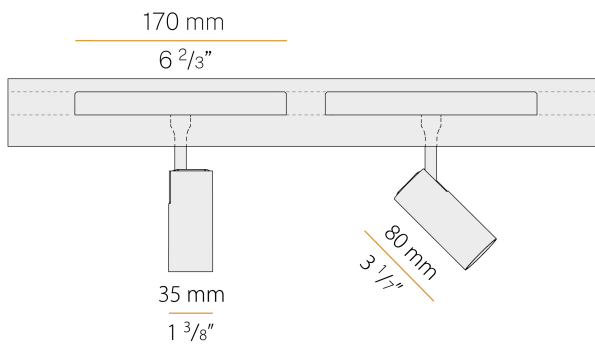

Technical drawing