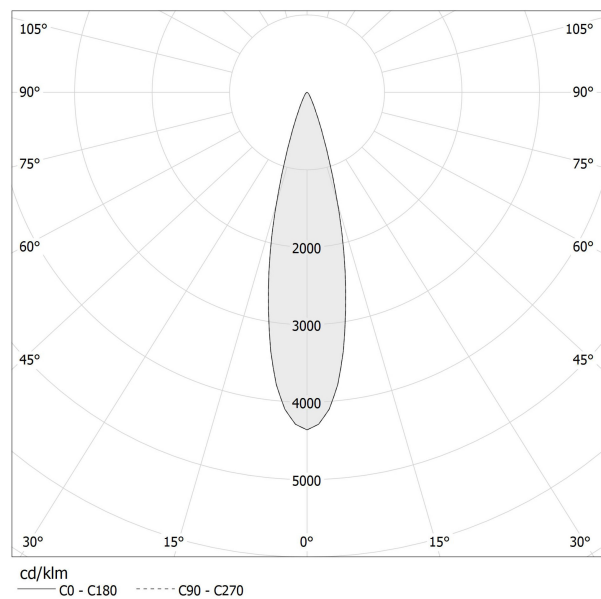

### Data sheet

CODE	B43219.005.2519
SYSTEM POWER CONSUMPTION	8,4W
EFFICACY	73.75lm/W
LIGHT SOURCE	LED
COLOUR TEMPERATURE	3000K Ra>90
LIGHT DISTRIBUTION	adjustable
BEAM ANGLE	24°
POWER SUPPLY	48V DC
ELECTRICAL CONFIGURATION	dimmable (DALI)
DRIVER	remote not included
NOMINAL LUMINOUS FLUX	695lm
LUMEN OUTPUT	590lm
EFFICIENCY	84.9%
WEIGHT	0,13 Kg
PROTECTION DEGREE	IP20
PACKING DIMENSIONS	17,0 x 8,5 x 13,0 cm

### Polar diagram