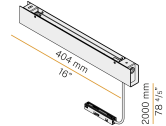

9500/P-100E-B-SP-N

Power supply kit with canopy for electrified suspended track, with 100W/48V driver and power supply head with 2000mm (78,7") long cable.