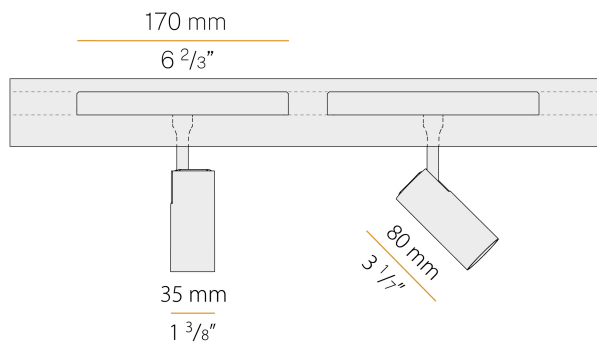

PANZERI

Astoria 5

48V DC dimmable (DALI)

B43219.005.1719

 mat brass

Data sheet

CODE	B43219.005.1719
SYSTEM POWER CONSUMPTION	8,4W
EFFICACY	73.75lm/W
LIGHT SOURCE	LED
COLOUR TEMPERATURE	2700K Ra>90
LIGHT DISTRIBUTION	adjustable
BEAM ANGLE	24°
POWER SUPPLY	48V DC
ELECTRICAL CONFIGURATION	dimmable (DALI)
DRIVER	remote not included
NOMINAL LUMINOUS FLUX	695lm
LUMEN OUTPUT	590lm
EFFICIENCY	84.9%
WEIGHT	0,13 Kg
PROTECTION DEGREE	IP20
PACKING DIMENSIONS	17,0 x 8,5 x 13,0 cm

Technical drawing

Polar diagram

PANZERI

Astoria 5

Accessories / electrified tracks

9500-2/B-ST2-E Suspended or ceiling-mounted 48V DC DALI electrified track, 2000mm (78,7") long.

9500-2/B-ST5-E Recessed 48V DC DALI electrified track, 2000mm (78,7") long.