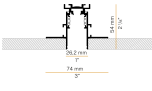

Technical drawing

Polar diagram

PANZERI

Astoria 5

Accessories / electrified tracks

9500-2/B-ST2-E Suspended or ceiling-mounted 48V DC DALI electrified track, 2000mm (78,7") long.

9500-2/B-ST5-E Recessed 48V DC DALI electrified track, 2000mm (78,7") long.