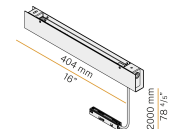

9500/P-100E-B-SP-N

Power supply kit with canopy for electrified suspended track, with 100W/48V driver and power supply head with 2000mm (78,7") long cable.