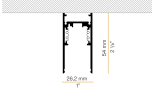

Technical drawing

Polar diagram

PANZERI

Astoria 5

Accessories / electrified tracks

9500-2/B-ST2-E Suspended or ceiling-mounted 48V DC DALI electrified track, 2000mm (78,7") long.

9500-2/B-ST5-E Recessed 48V DC DALI electrified track, 2000mm (78,7") long.