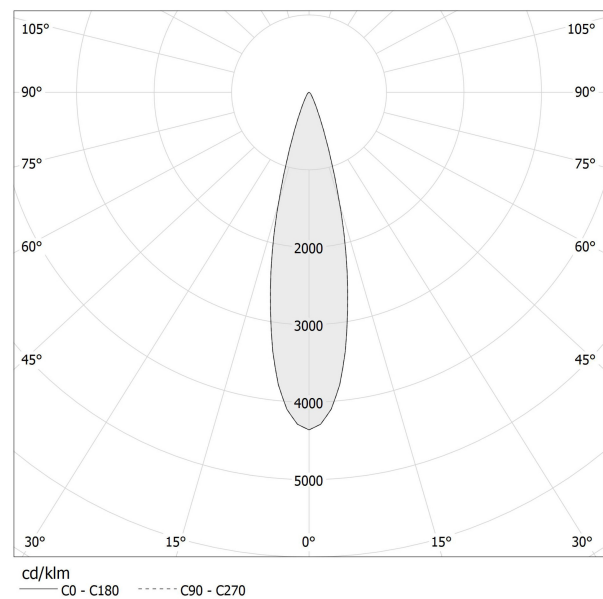

Polar diagram