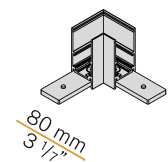

S-9500/323-SV

Linear junction for suspended or ceiling-mounted electrified track.

S-9511-I/B-ST5

Internal wall/ceiling "L" joint for 48V DC recessed trimless electrified track.

S-9511/B-ST2

"L" junction for 48V DC suspended or ceiling-mounted electrified track.