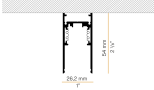

PANZERI

Astoria 5

Accessories / electrified tracks

9500-2/B-ST2-E Suspended or ceiling-mounted 48V DC DALI electrified track, 2000mm (78,7") long.