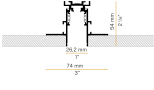

9500-2/B-ST5-E Recessed 48V DC DALI electrified track, 2000mm (78,7") long.