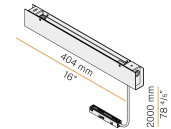

9500/P-100E-B-SP-N

Power supply kit with canopy for electrified suspended track, with 100W/48V driver and power supply head with 2000mm (78.7") long cable.