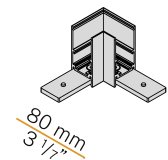

S-9511/B-ST2

"L" junction for 48V DC suspended or ceiling-mounted electrified track.