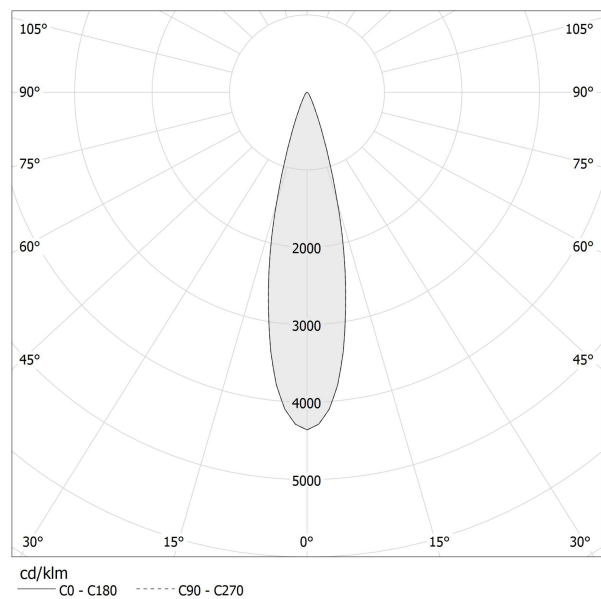

### Data sheet

CODE	B43217.005.1719
SYSTEM POWER CONSUMPTION	8,4W
EFFICACY	73.75lm/W
LIGHT SOURCE	LED
COLOUR TEMPERATURE	2700K Ra>90
LIGHT DISTRIBUTION	adjustable
BEAM ANGLE	24°
POWER SUPPLY	48V DC
ELECTRICAL CONFIGURATION	dimmable (DALI)
DRIVER	remote not included
NOMINAL LUMINOUS FLUX	695lm
LUMEN OUTPUT	590lm
EFFICIENCY	84.9%
WEIGHT	0,13 Kg
PROTECTION DEGREE	IP20
PACKING DIMENSIONS	17,0 x 8,5 x 13,0 cm

### Polar diagram