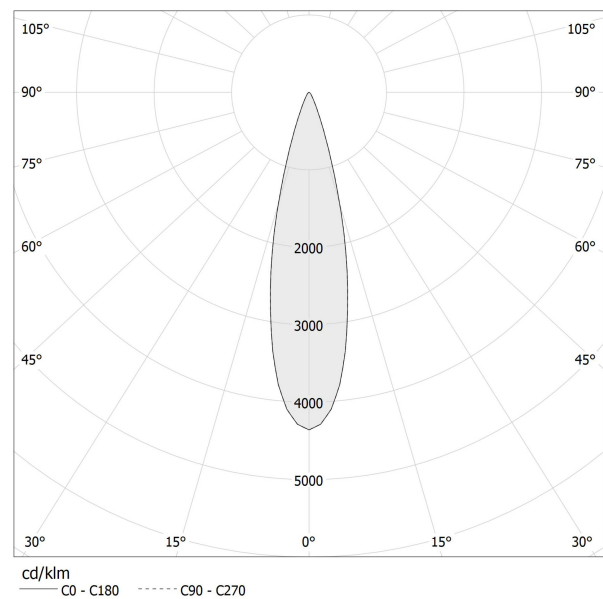

### Data sheet

CODE	B43202.005.1719
SYSTEM POWER CONSUMPTION	8,4W
EFFICACY	73.75lm/W
LIGHT SOURCE	LED
COLOUR TEMPERATURE	2700K Ra>90
LIGHT DISTRIBUTION	adjustable
BEAM ANGLE	24°
POWER SUPPLY	48V DC
ELECTRICAL CONFIGURATION	dimmable (DALI)
DRIVER	remote not included
NOMINAL LUMINOUS FLUX	695lm
LUMEN OUTPUT	590lm
EFFICIENCY	84.9%
WEIGHT	0,13 Kg
PROTECTION DEGREE	IP20
PACKING DIMENSIONS	17,0 x 8,5 x 13,0 cm

### Polar diagram