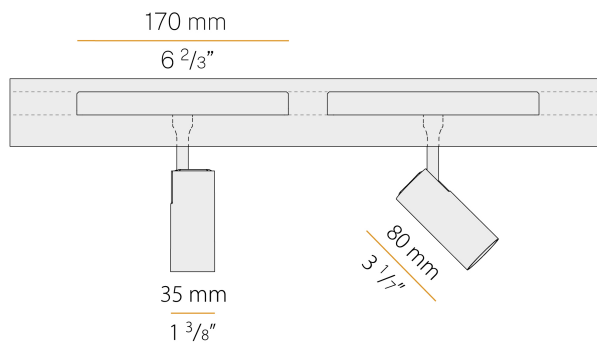

Technical drawing