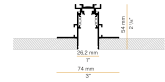

### Accessories / electrified tracks

9500-2/B-ST2-E

Suspended or ceiling-mounted 48V DC DALI electrified track, 2000mm (78,7") long.

9500-2/B-ST5-E

Recessed 48V DC DALI electrified track, 2000mm (78,7") long.