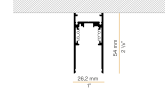

PANZERI

Astoria 5

Accessories / electrified tracks

9500-2/B-ST2-E

Suspended or ceiling-mounted 48V DC DALI electrified track, 2000mm (78,7") long.