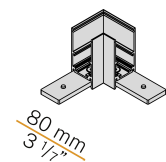

S-9511/B-ST2

"L" junction for 48V DC suspended or ceiling-mounted electrified track.