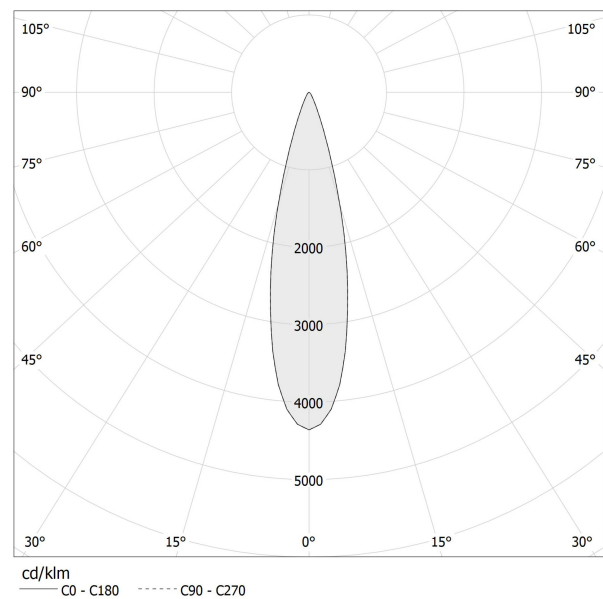

### Data sheet

CODE	B43201.005.2519
SYSTEM POWER CONSUMPTION	8,4W
EFFICACY	73.75lm/W
LIGHT SOURCE	LED
COLOUR TEMPERATURE	3000K Ra>90
LIGHT DISTRIBUTION	adjustable
BEAM ANGLE	24°
POWER SUPPLY	48V DC
ELECTRICAL CONFIGURATION	dimmable (DALI)
DRIVER	remote not included
NOMINAL LUMINOUS FLUX	695lm
LUMEN OUTPUT	590lm
EFFICIENCY	84.9%
WEIGHT	0,13 Kg
PROTECTION DEGREE	IP20
PACKING DIMENSIONS	17,0 x 8,5 x 13,0 cm

### Polar diagram