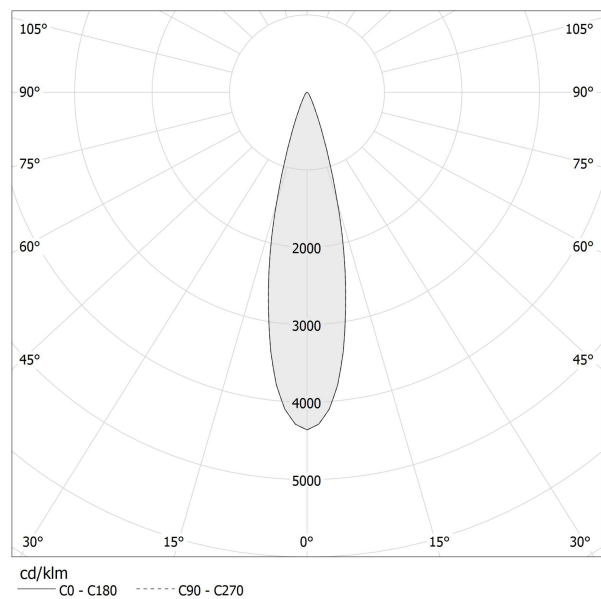

### Data sheet

CODE	B43201.005.1719
SYSTEM POWER CONSUMPTION	8,4W
EFFICACY	73.75lm/W
LIGHT SOURCE	LED
COLOUR TEMPERATURE	2700K Ra>90
LIGHT DISTRIBUTION	adjustable
BEAM ANGLE	24°
POWER SUPPLY	48V DC
ELECTRICAL CONFIGURATION	dimmable (DALI)
DRIVER	remote not included
NOMINAL LUMINOUS FLUX	695lm
LUMEN OUTPUT	590lm
EFFICIENCY	84.9%
WEIGHT	0,13 Kg
PROTECTION DEGREE	IP20
PACKING DIMENSIONS	17,0 x 8,5 x 13,0 cm

### Polar diagram