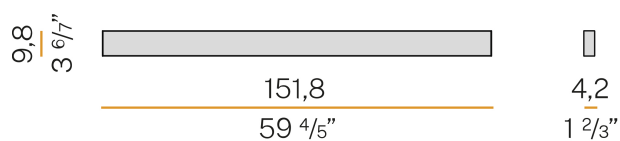

Technical drawing