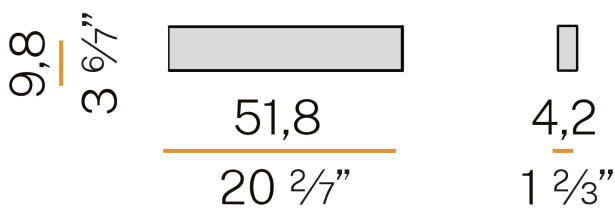

Technical drawing