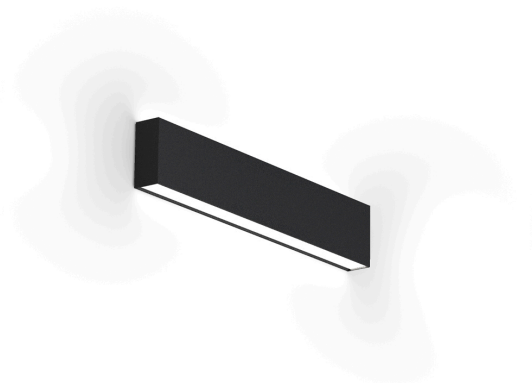

PANZERI

Giano

220-240V AC ON-OFF
A24648.050.0401

 black/opal screen

Data sheet

CODE	A24648.050.0401
SYSTEM POWER CONSUMPTION	19W
EFFICACY	64.63lm/W
LIGHT SOURCE	LED
LIGHT SOURCE LIFETIME	L80 (B20) 60.000h
COLOUR TEMPERATURE	3000K Ra>90
LIGHT DISTRIBUTION	diffused
POWER SUPPLY	220-240V AC
FREQUENCY	50/60Hz
ELECTRICAL CONFIGURATION	ON-OFF
DRIVER	integrated included
NOMINAL LUMINOUS FLUX	2280lm
LUMEN OUTPUT	1228lm
EFFICIENCY	53.9%
WEIGHT	1,30 Kg
PROTECTION DEGREE	IP40
COLOUR TOLLERANCES	SDCM 3
PACKING DIMENSIONS	14,0 x 65,0 x 14,0 cm

Wall lighting fixture for interiors, with direct and indirect light emission.
Extruded aluminium structure in RAL 9003 white or black powder paint.
Extruded polycarbonate diffusers with opaline finish.
Pickled sheet metal end caps in polyacrylic paint.