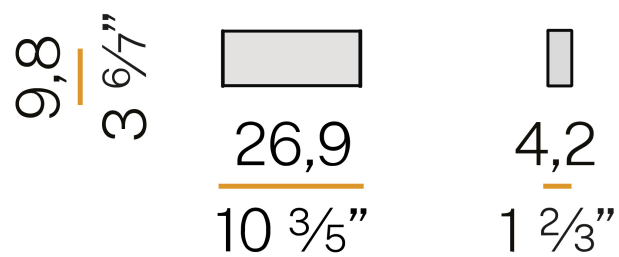

Technical drawing