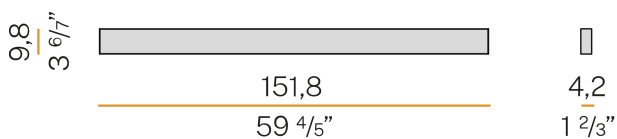

Technical drawing