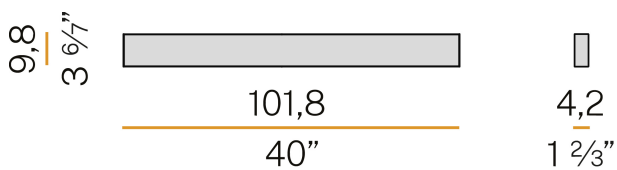

Technical drawing