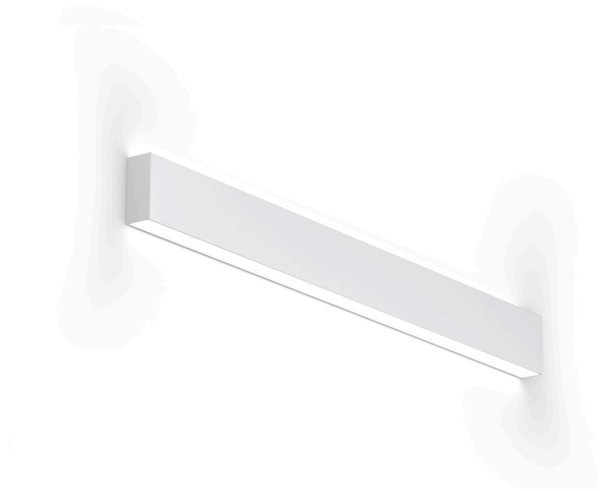

PANZERI

Giano

220-240V AC dimmable (DALI/Push DIM)

A24646.100.0402

 white/opal screen

Data sheet

CODE	A24646.100.0402
SYSTEM POWER CONSUMPTION	36W
EFFICACY	68.22lm/W
LIGHT SOURCE	LED
LIGHT SOURCE LIFETIME	L80 (B20) 60.000h
COLOUR TEMPERATURE	3000K Ra>90
LIGHT DISTRIBUTION	diffused
POWER SUPPLY	220-240V AC
FREQUENCY	50/60Hz
ELECTRICAL CONFIGURATION	dimmable (DALI/Push DIM)
DRIVER	integrated included
NOMINAL LUMINOUS FLUX	4560lm
LUMEN OUTPUT	2456lm
EFFICIENCY	53.9%
WEIGHT	2,64 Kg
PROTECTION DEGREE	IP40
COLOUR TOLLERANCES	SDCM 3
PACKING DIMENSIONS	14,0 x 141,0 x 14,0 cm

Wall lighting fixture for interiors, with direct and indirect light emission.
Extruded aluminium structure in RAL 9003 white or black powder paint.
Extruded polycarbonate diffusers with opaline finish.
Pickled sheet metal end caps in polyacrylic paint.