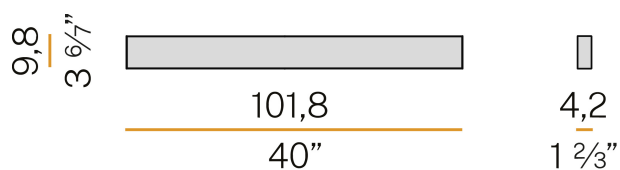

Technical drawing