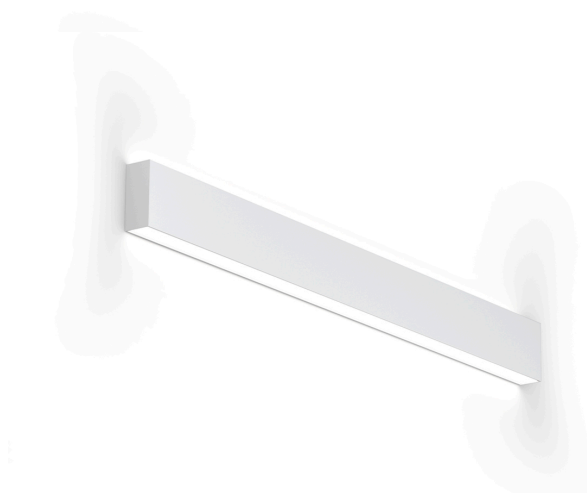

PANZERI

Giano

220-240V AC ON-OFF
A24646.100.0401

 white/opal screen

Data sheet

CODE	A24646.100.0401
SYSTEM POWER CONSUMPTION	38W
EFFICACY	64.63lm/W
LIGHT SOURCE	LED
LIGHT SOURCE LIFETIME	L80 (B20) 60.000h
COLOUR TEMPERATURE	3000K Ra>90
LIGHT DISTRIBUTION	diffused
POWER SUPPLY	220-240V AC
FREQUENCY	50/60Hz
ELECTRICAL CONFIGURATION	ON-OFF
DRIVER	integrated included
NOMINAL LUMINOUS FLUX	4560lm
LUMEN OUTPUT	2456lm
EFFICIENCY	53.9%
WEIGHT	2,60 Kg
PROTECTION DEGREE	IP40
COLOUR TOLLERANCES	SDCM 3
PACKING DIMENSIONS	14,0 x 141,0 x 14,0 cm

Wall lighting fixture for interiors, with direct and indirect light emission. Extruded aluminium structure in RAL 9003 white or black powder paint. Extruded polycarbonate diffusers with opaline finish. Pickled sheet metal end caps in polyacrylic paint. Equipped with wiring for separate switches for direct only, indirect only or direct and indirect light emission.